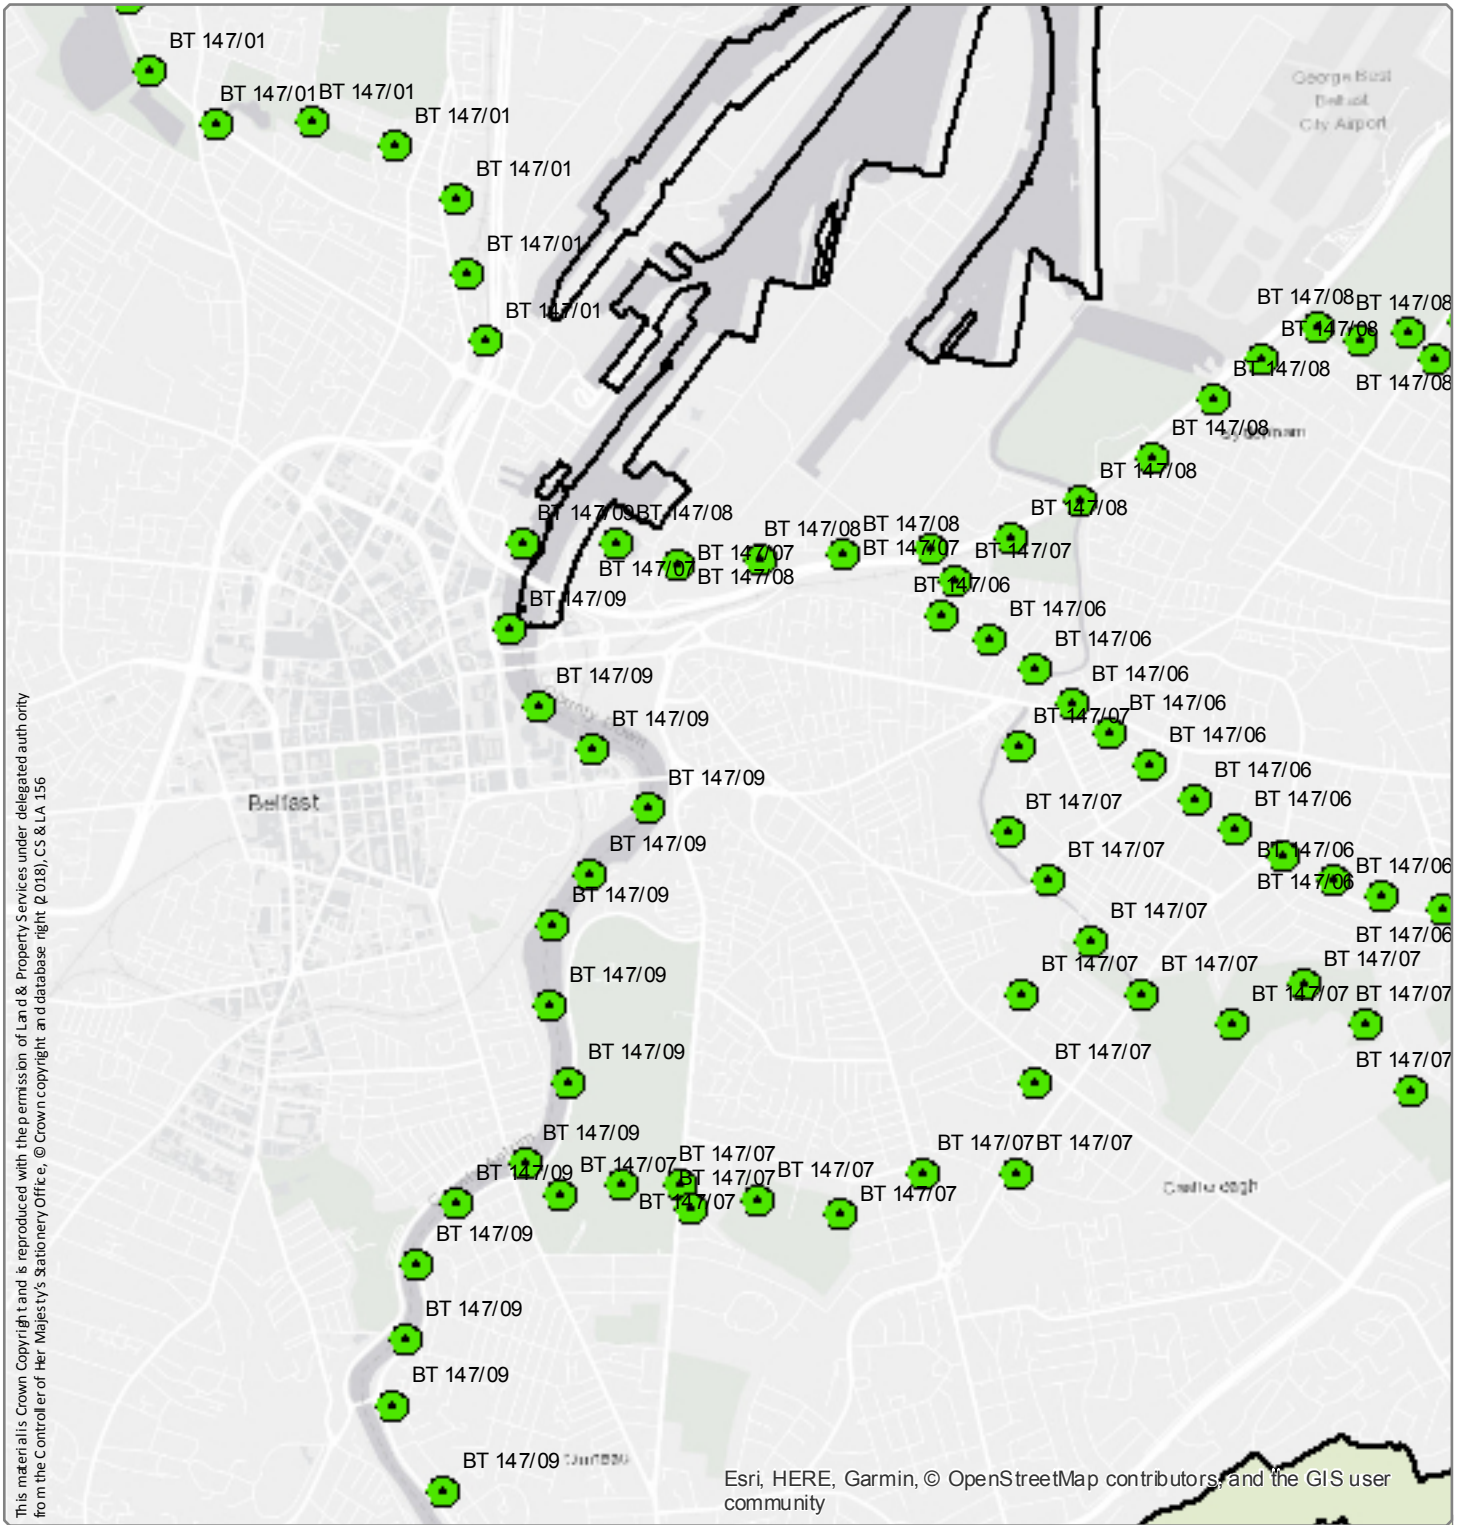

Scale 1:28,500

Designation: Community Greenways (Page 3 of 10)

Source: Draft Belfast Metropolitan Area Plan 2015 in its most advanced stage prior to formal adoption

Note: Only the above Designation is shown on this map

Scale 1:28,500

Designation: Community Greenways (Page 4 of 10)

Source: Draft Belfast Metropolitan Area Plan 2015 in its most advanced stage prior to formal adoption

Note: Only the above Designation is shown on this map

Scale 1:28,500

This material is Crown Copyright and is reproduced with the permission of Land & Property Services under delegated authority from the Controller of Her Majesty's Stationery Office, © Crown copyright and database right, (2018), CS & LA 156