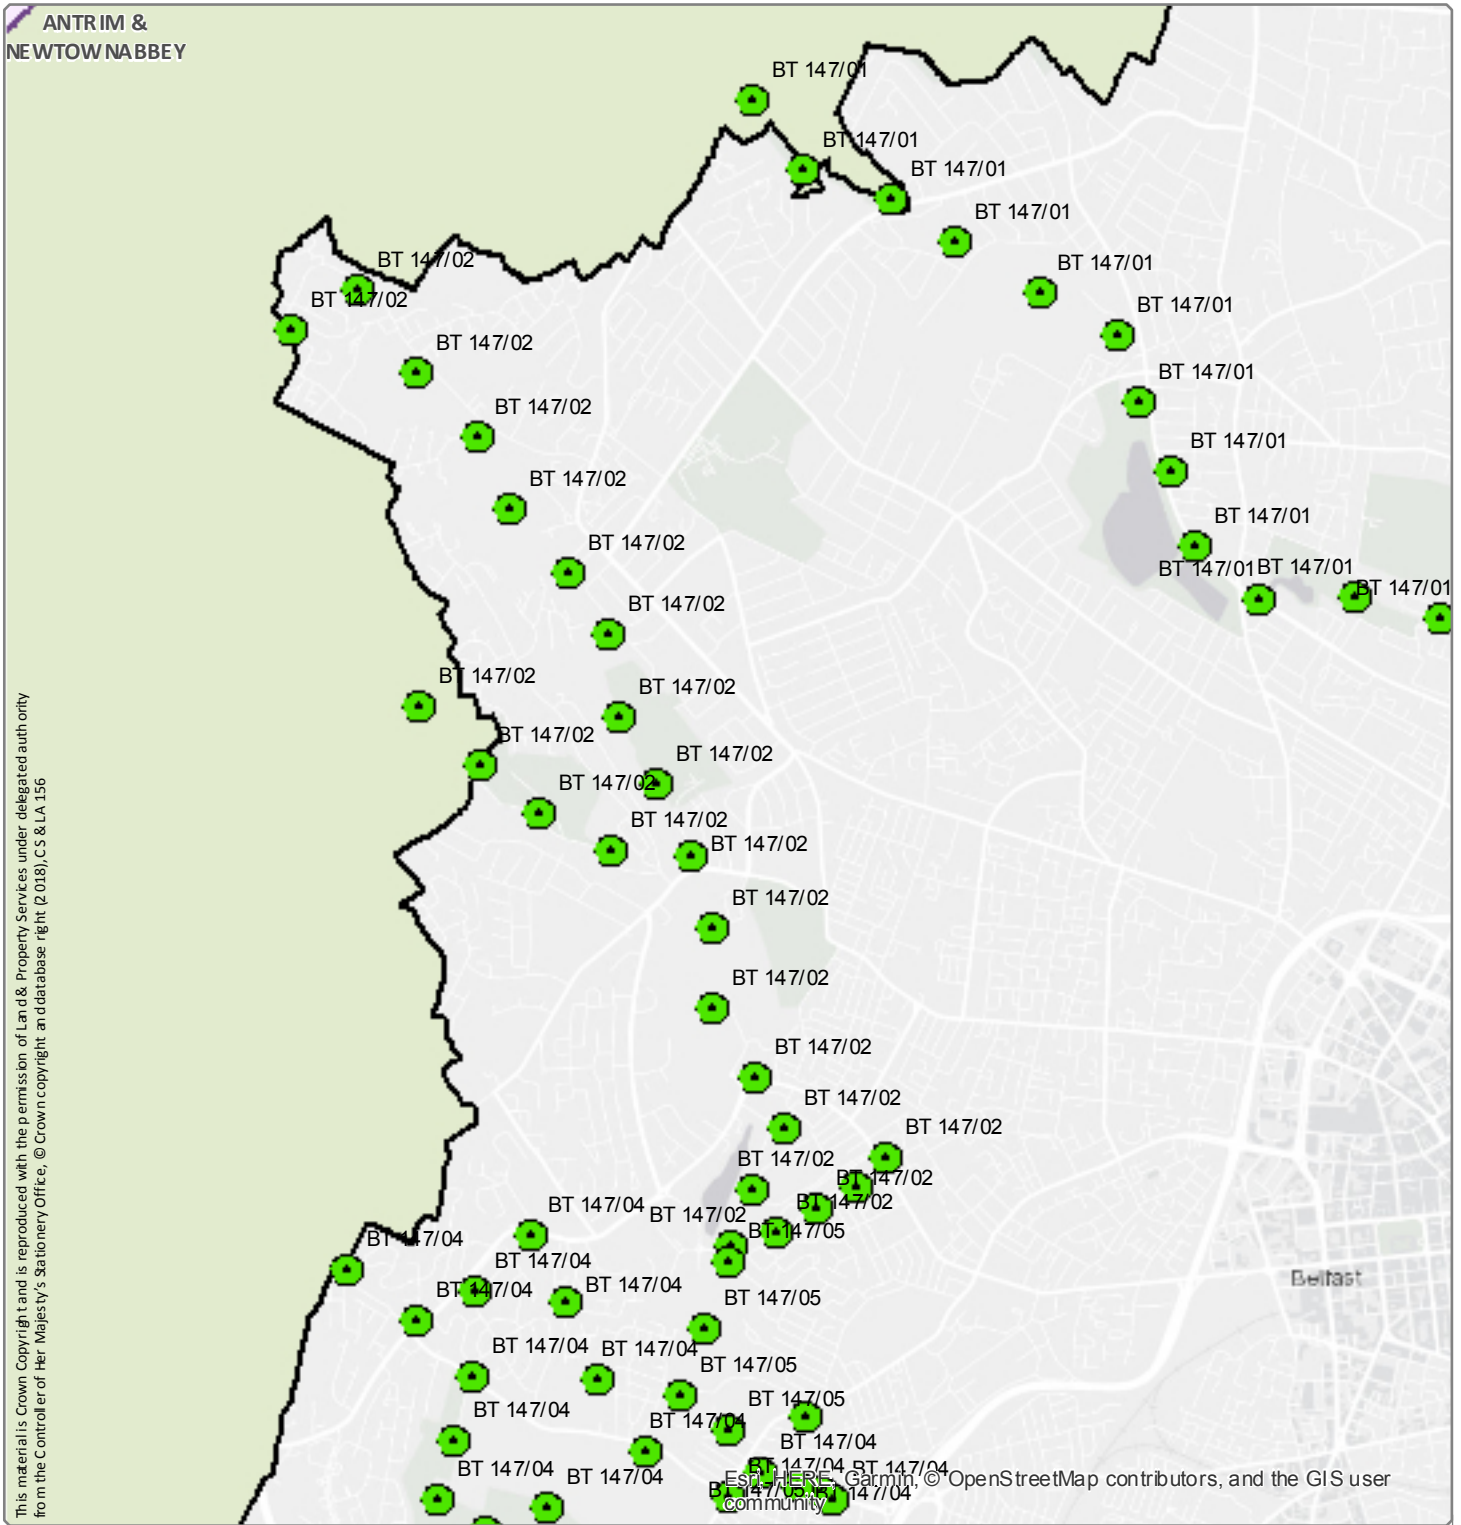

Designation: Community Greenways (Page 1 of 10)

Source: Draft Belfast Metropolitan Area Plan 2015 in its most advanced stage prior to formal adoption
Note: Only the above Designation is shown on this map

Scale 1:28,500

Designation: Community Greenways (Page 3 of 10)

Source: Draft Belfast Metropolitan Area Plan 2015 in its most advanced stage prior to formal adoption

Note: Only the above Designation is shown on this map

Scale 1:28,500

Designation: Community Greenways (Page 4 of 10)

Source: Draft Belfast Metropolitan Area Plan 2015 in its most advanced stage prior to formal adoption

Note: Only the above Designation is shown on this map

Scale 1:28,500

This material is Crown Copyright and is reproduced with the permission of Land & Property Services under delegated authority from the Controller of Her Majesty's Stationery Office, © Crown copyright and database right, (2018), CS & LA 156