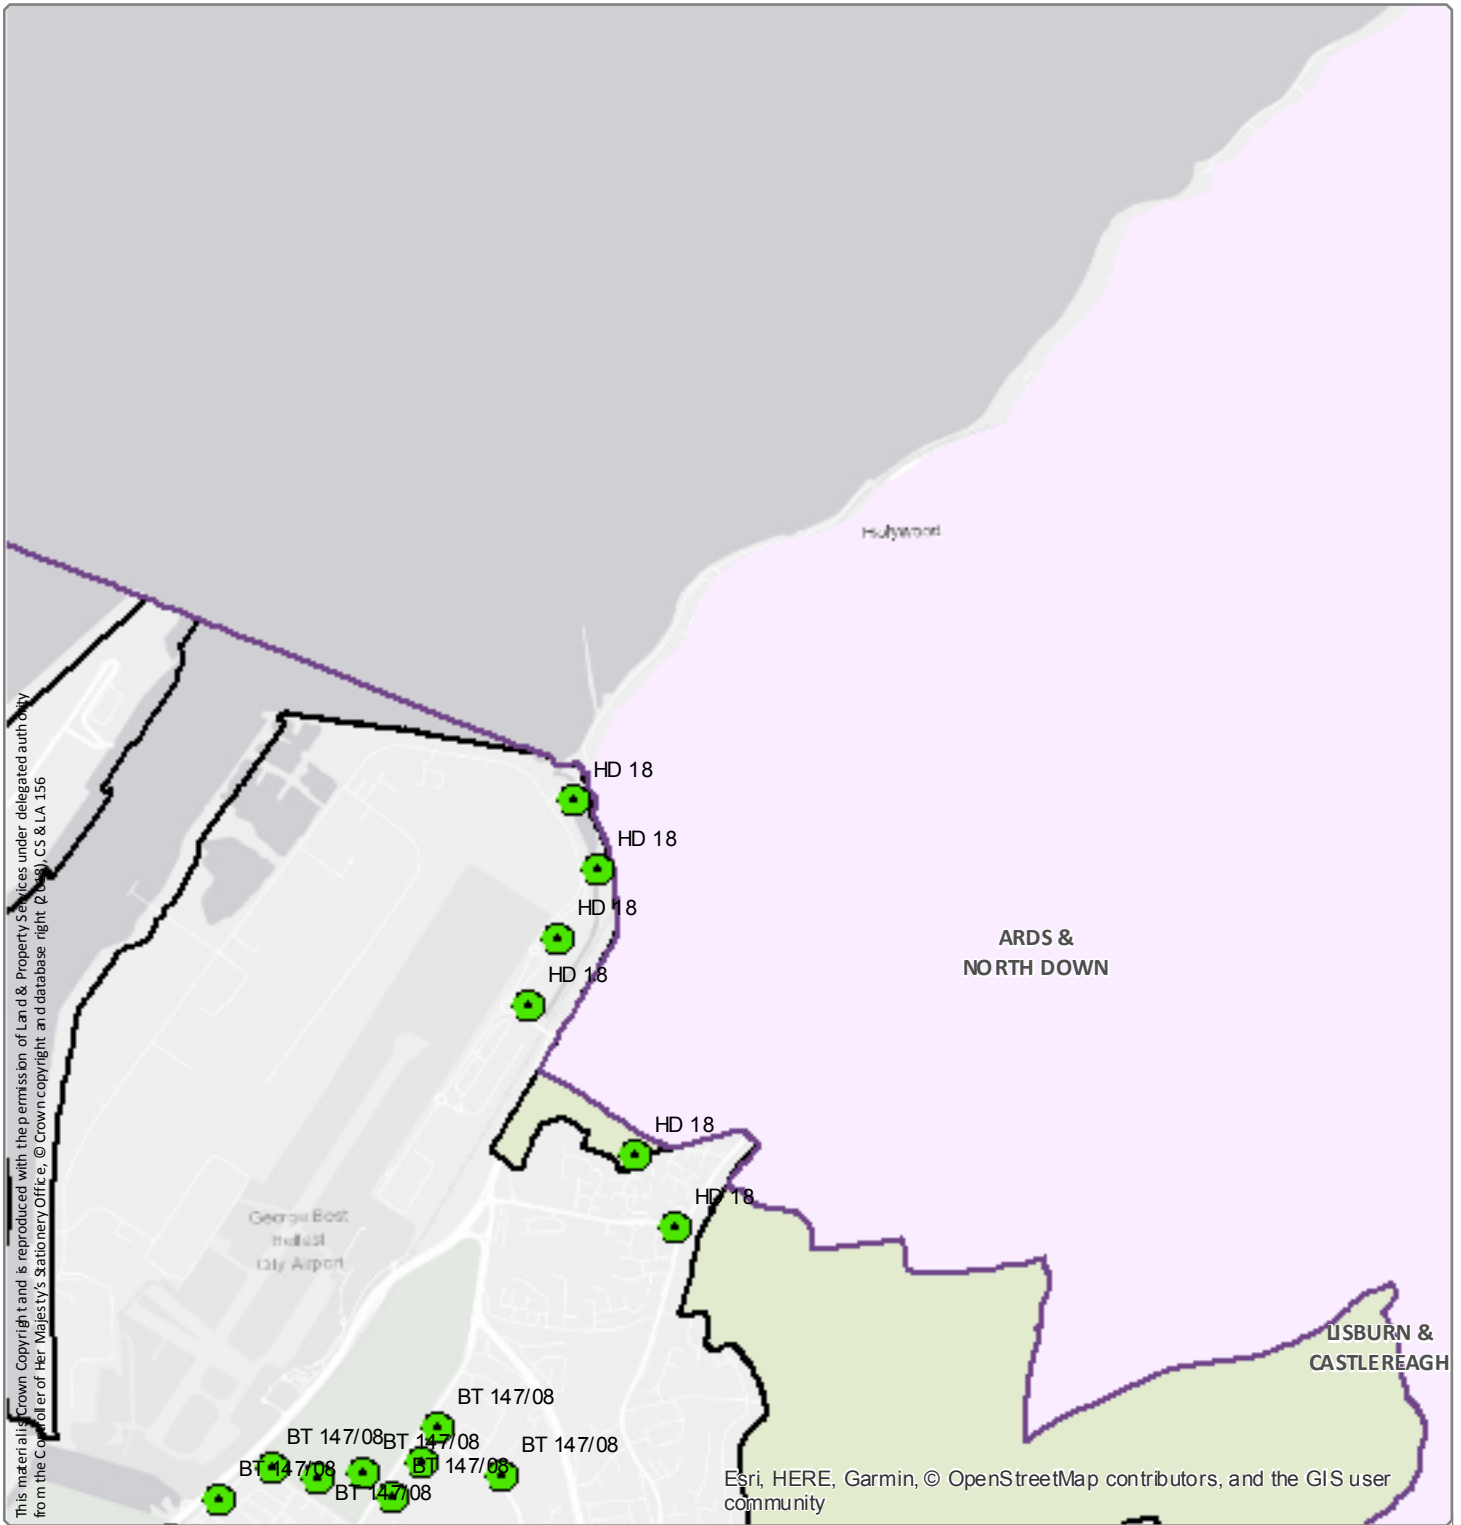

Designation: Community Greenways (Page 1 of 10)

Source: Draft Belfast Metropolitan Area Plan 2015 in its most advanced stage prior to formal adoption
Note: Only the above Designation is shown on this map

Scale 1:28,500

Designation: Community Greenways (Page 3 of 10)

Source: Draft Belfast Metropolitan Area Plan 2015 in its most advanced stage prior to formal adoption

Note: Only the above Designation is shown on this map

Scale 1:28,500

This material is Crown Copyright and is reproduced with the permission of Land & Property Services under delegated authority from the Controller of Her Majesty's Stationery Office, © Crown copyright and database right, (2018), CS & LA 156