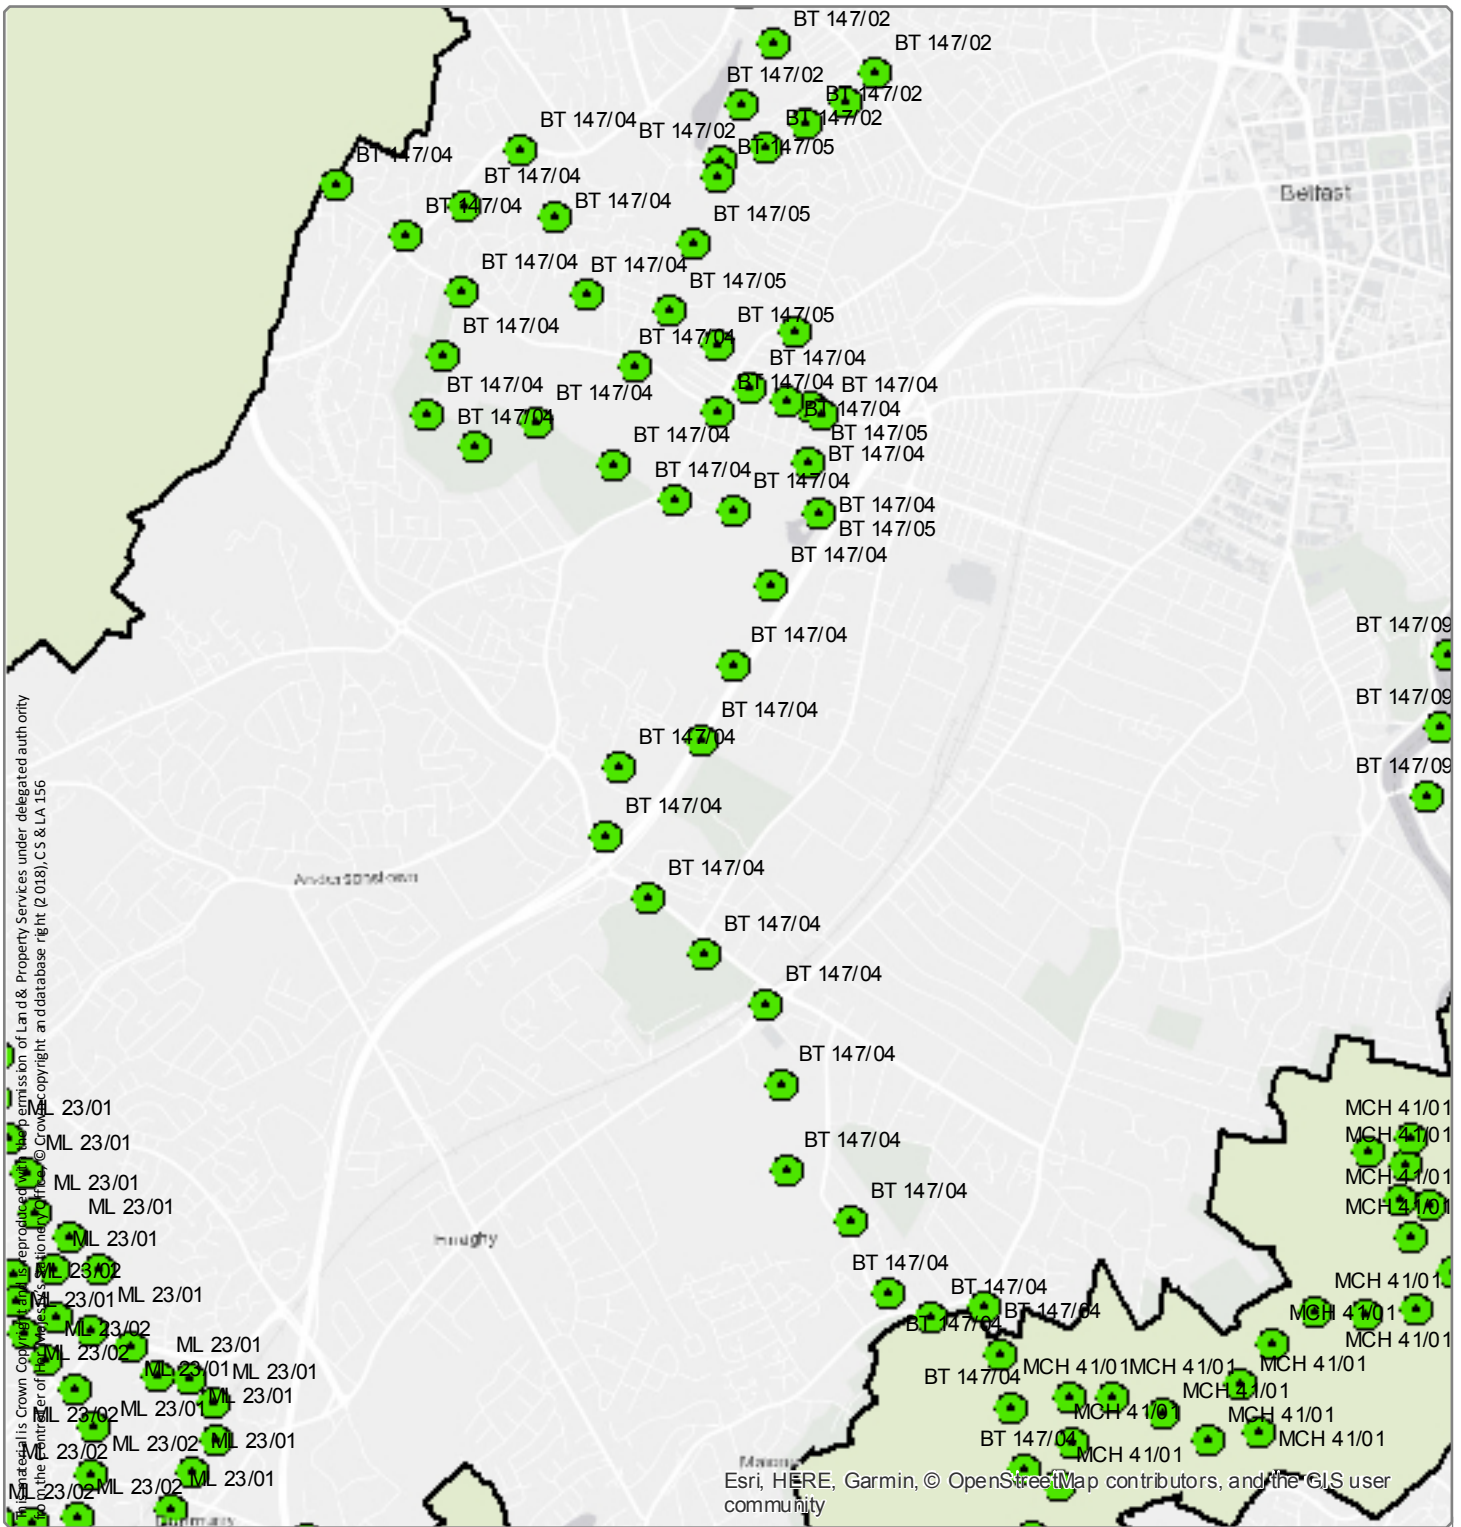

Designation: Community Greenways (Page 8 of 10)

Source: Draft Belfast Metropolitan Area Plan 2015 in its most advanced stage prior to formal adoption

Note: Only the above Designation is shown on this map

Scale 1:28,500