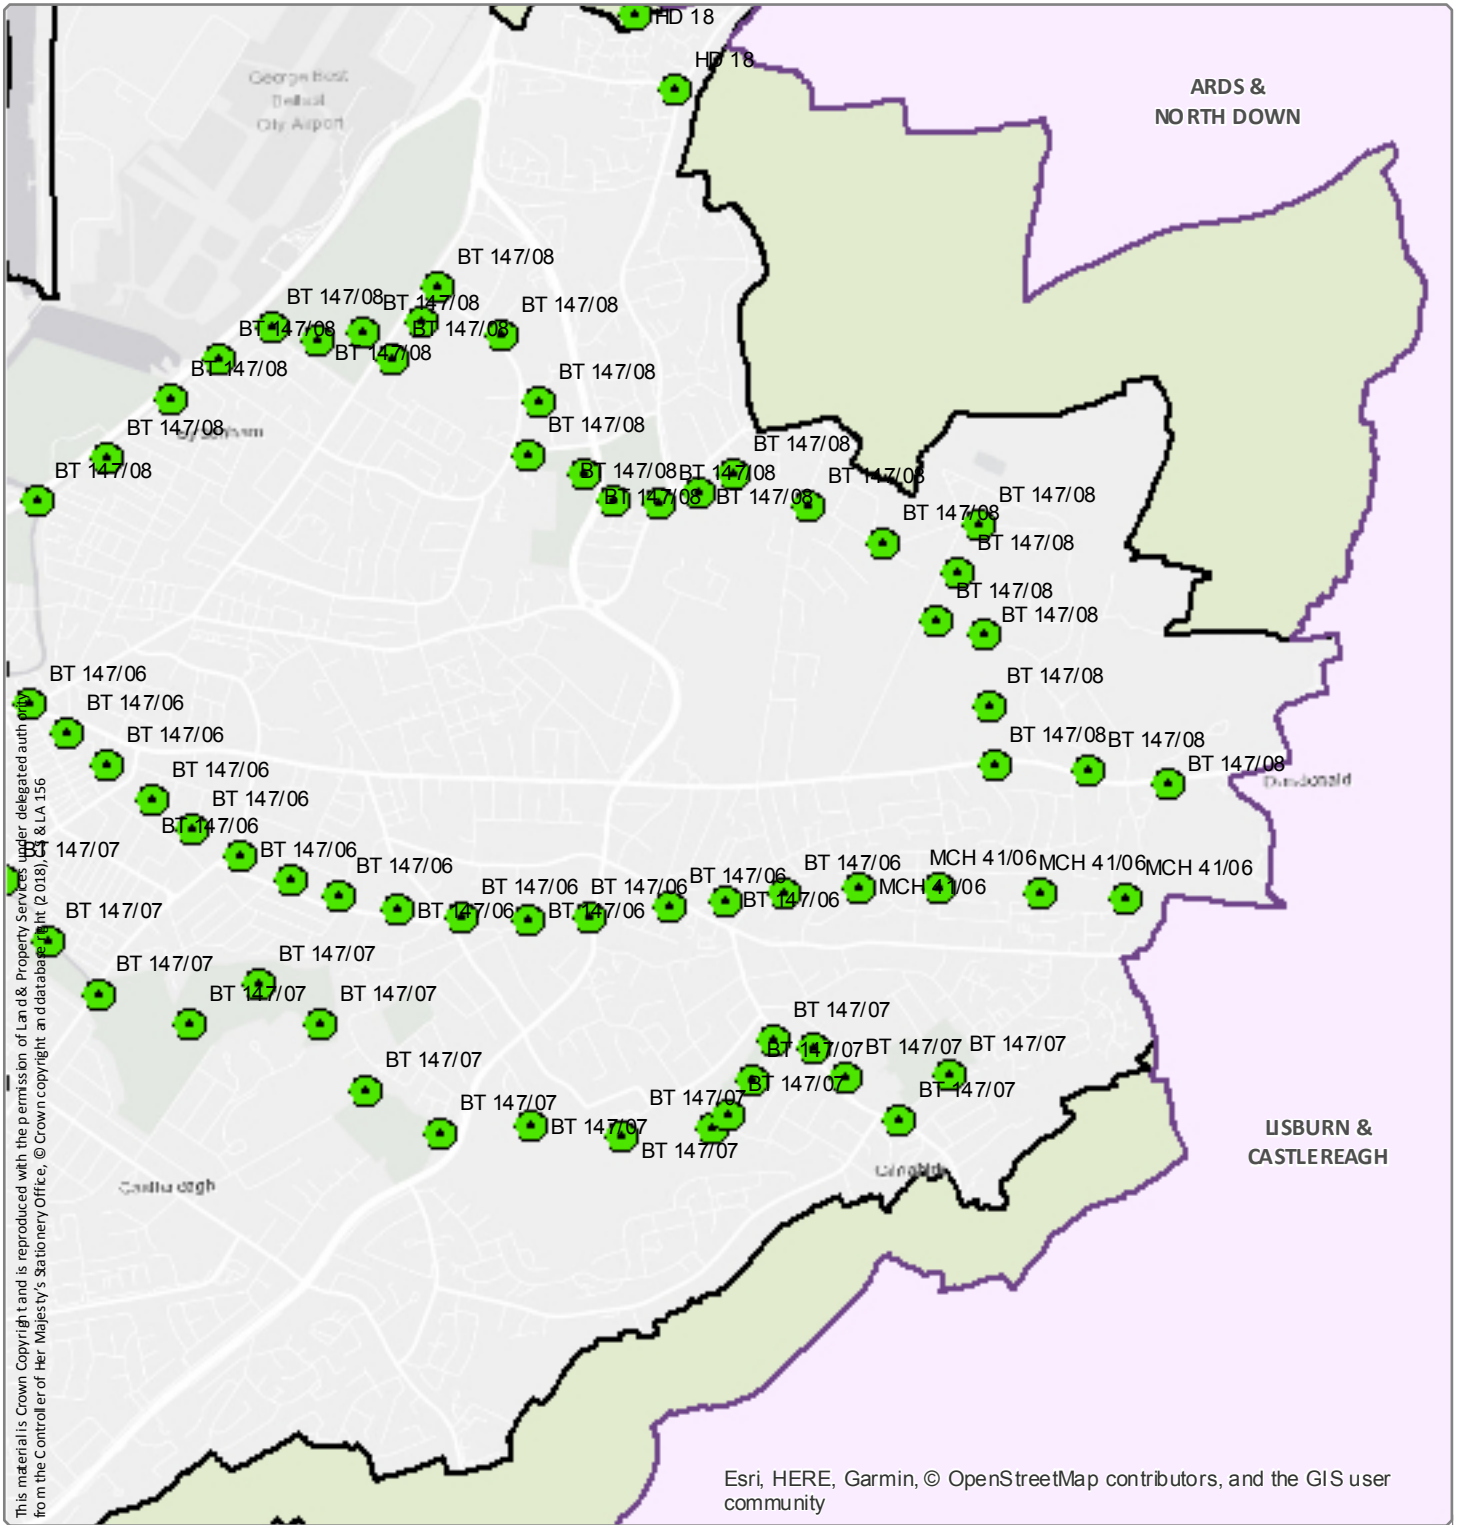

Designation: Community Greenways (Page 6 of 10)

Source: Draft Belfast Metropolitan Area Plan 2015 in its most advanced stage prior to formal adoption

Note: Only the above Designation is shown on this map

Scale 1:28,500