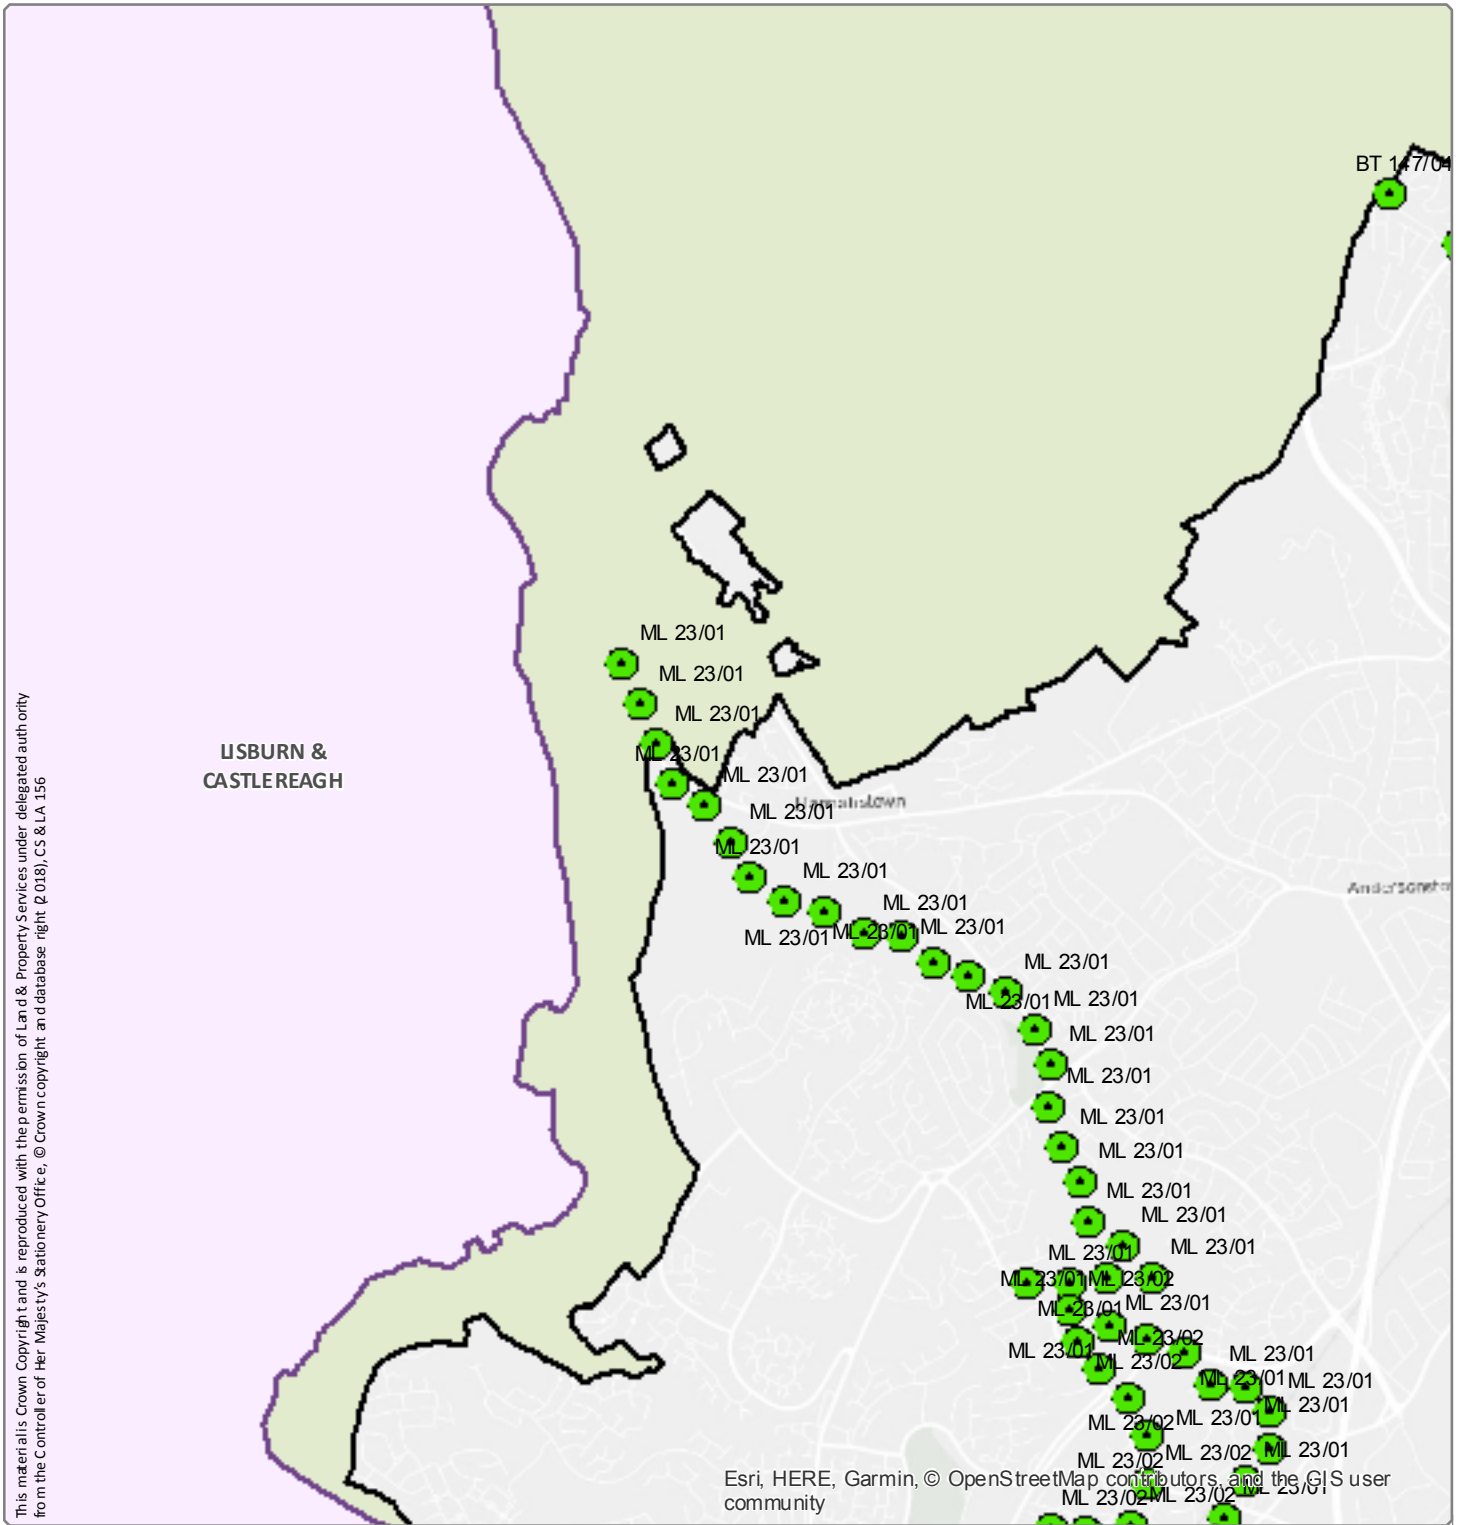

Designation: Community Greenways (Page 7 of 10)

Source: Draft Belfast Metropolitan Area Plan 2015 in its most advanced stage prior to formal adoption
Note: Only the above Designation is shown on this map

Scale 1:28,500