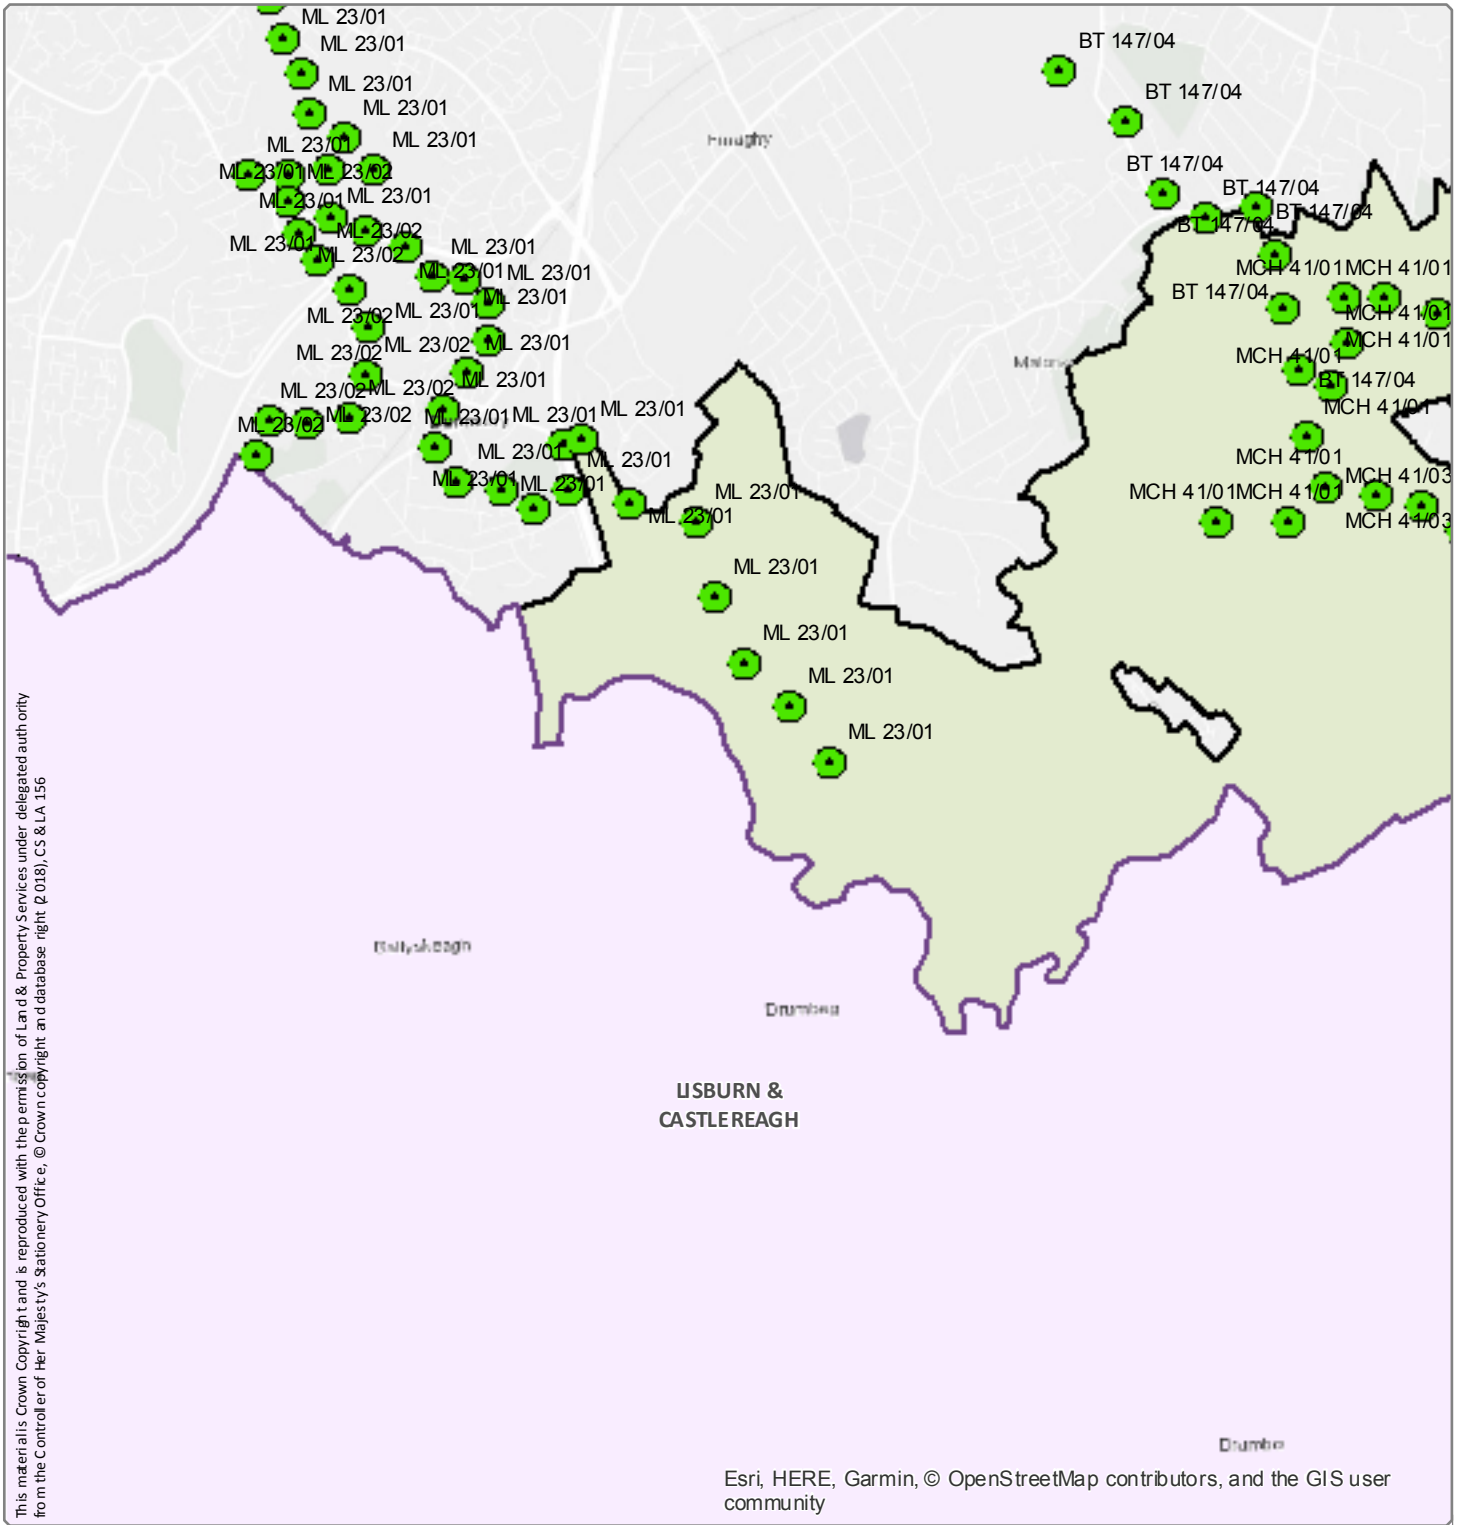

Designation: Community Greenways (Page 9 of 10)

Source: Draft Belfast Metropolitan Area Plan 2015 in its most advanced stage prior to formal adoption

Note: Only the above Designation is shown on this map

Scale 1:28,500