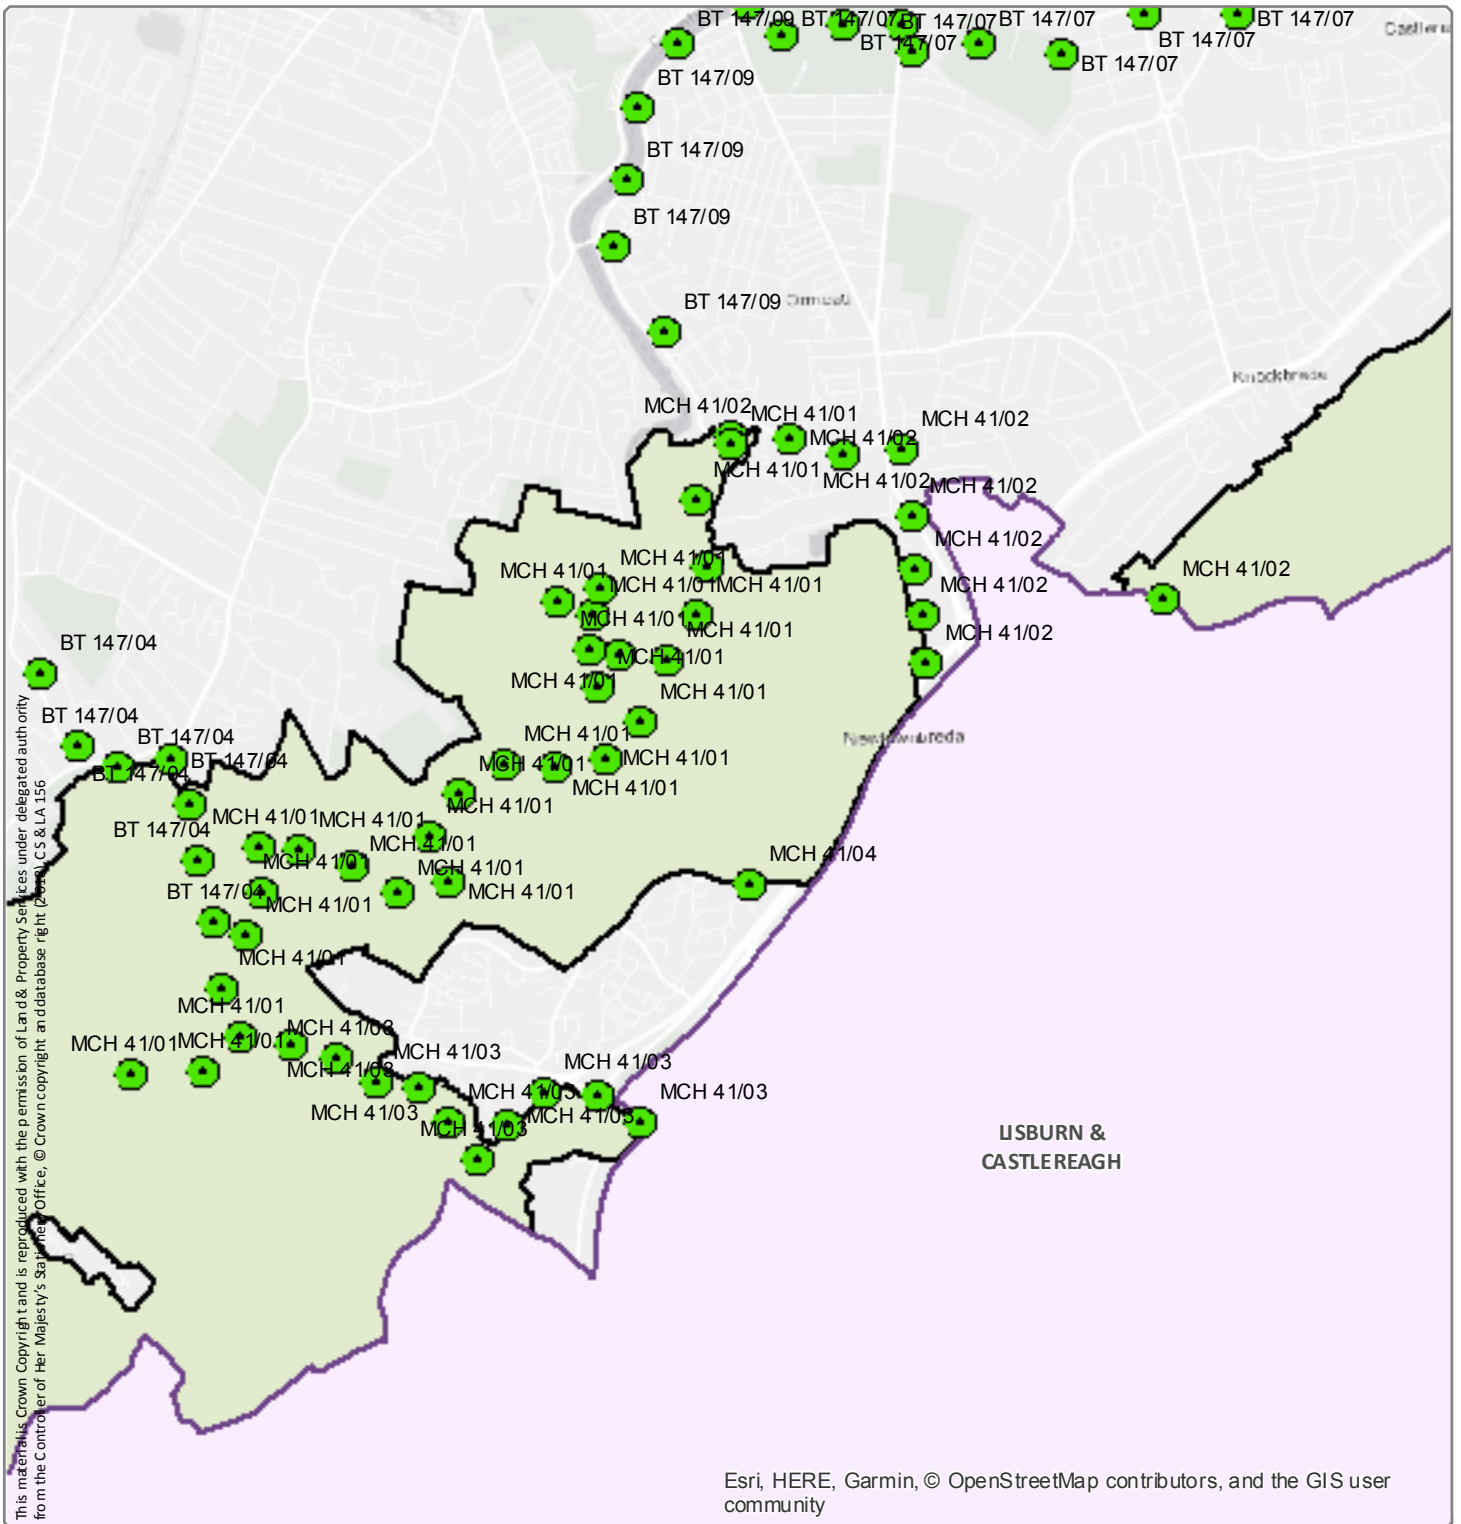

Designation: Community Greenways (Page 10 of 10)

Source: Draft Belfast Metropolitan Area Plan 2015 in its most advanced stage prior to formal adoption

Note: Only the above Designation is shown on this map

Scale 1:28,500