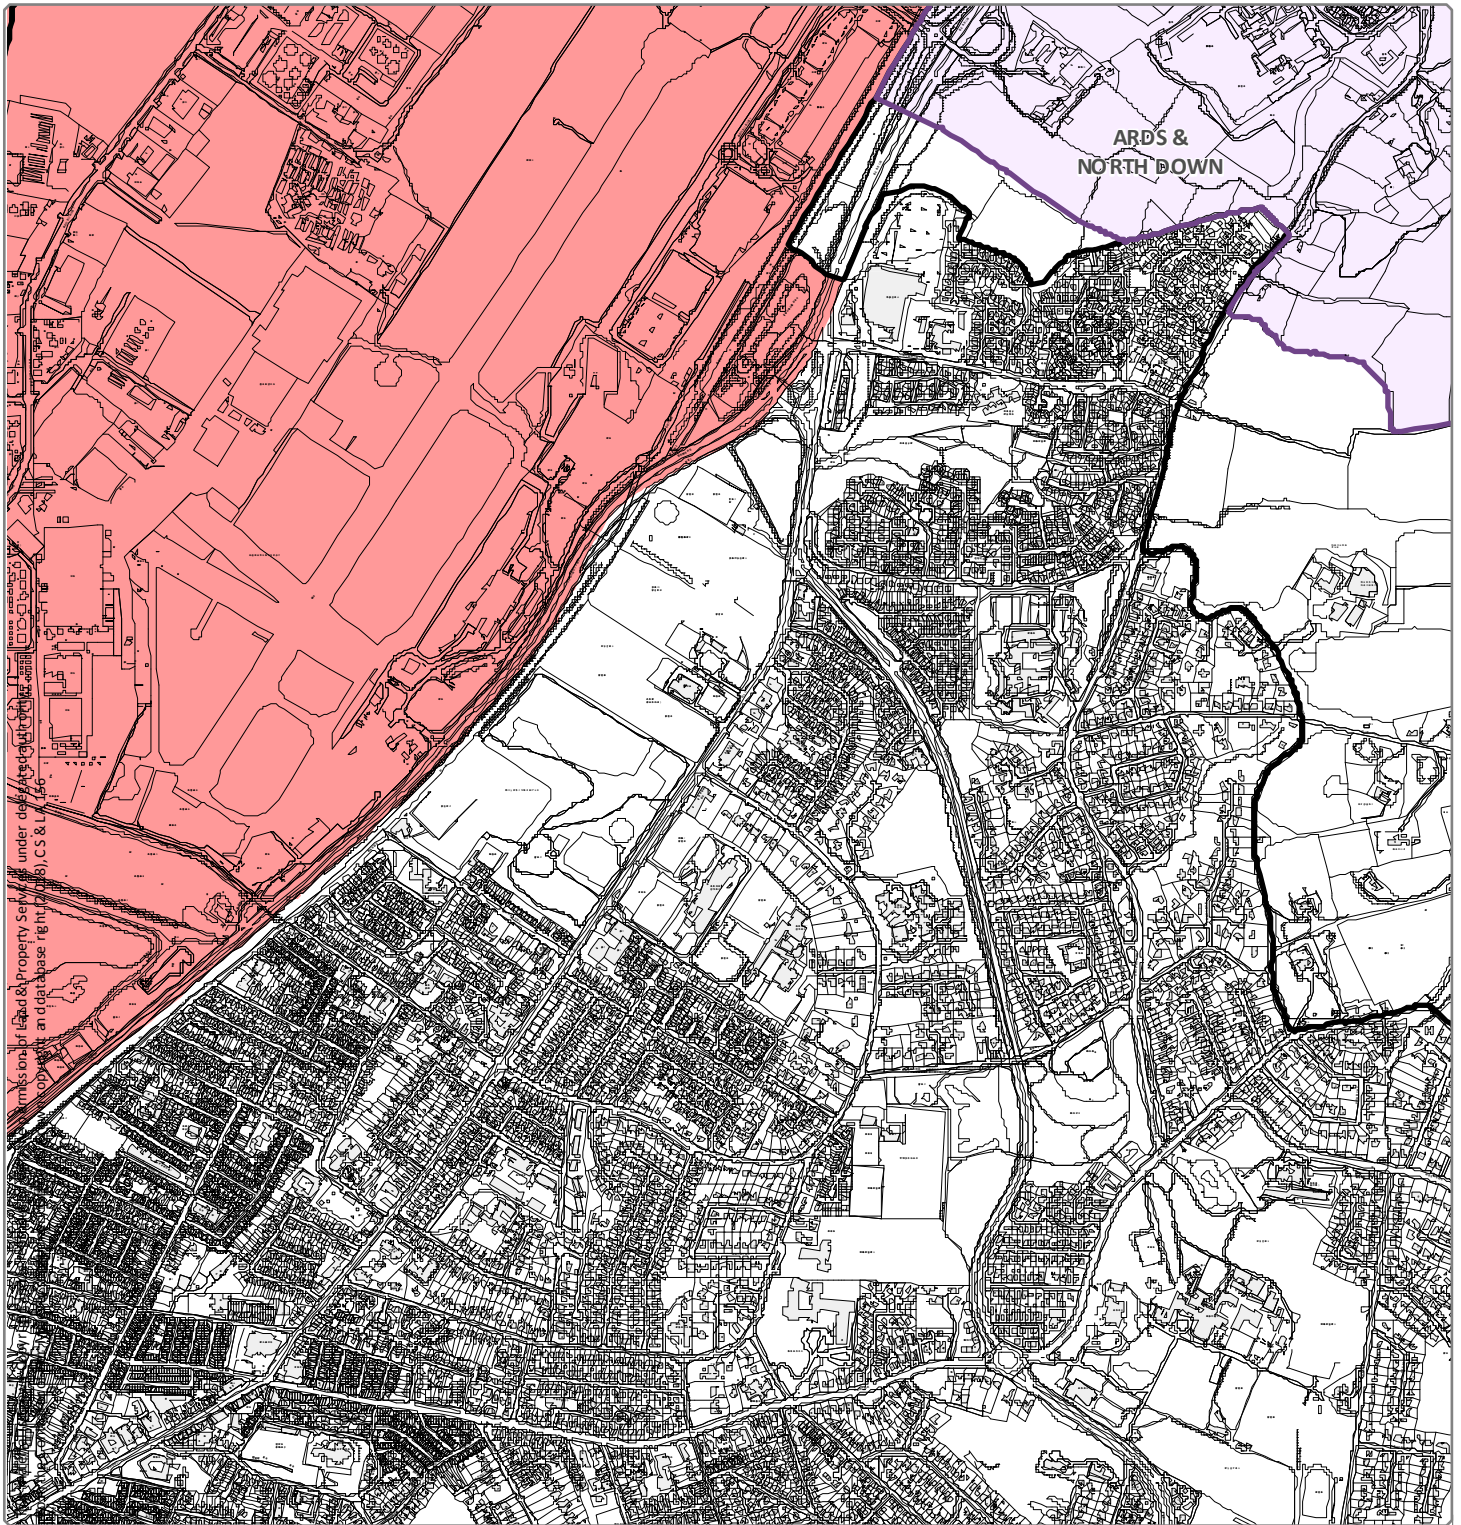

**Designation Ref:** BHA (Page 1 of 4)  
**Location:** BELFAST HARBOUR AREA

Source: Draft Belfast Metropolitan Area Plan 2015 in its most advanced stage prior to formal adoption  
Note: Only the above Designation Ref is shown on this map

Scale 1:15,250 

**Designation Ref:** BHA (Page 3 of 4)  
**Location:** BELFAST HARBOUR AREA

Source: Draft Belfast Metropolitan Area Plan 2015 in its most advanced stage prior to formal adoption  
Note: Only the above Designation Ref is shown on this map

Scale 1:15,250

**Designation Ref:** BHA (Page 4 of 4)  
**Location:** BELFAST HARBOUR AREA

Source: Draft Belfast Metropolitan Area Plan 2015 in its most advanced stage prior to formal adoption  
Note: Only the above Designation Ref is shown on this map

Scale 1:15,250 