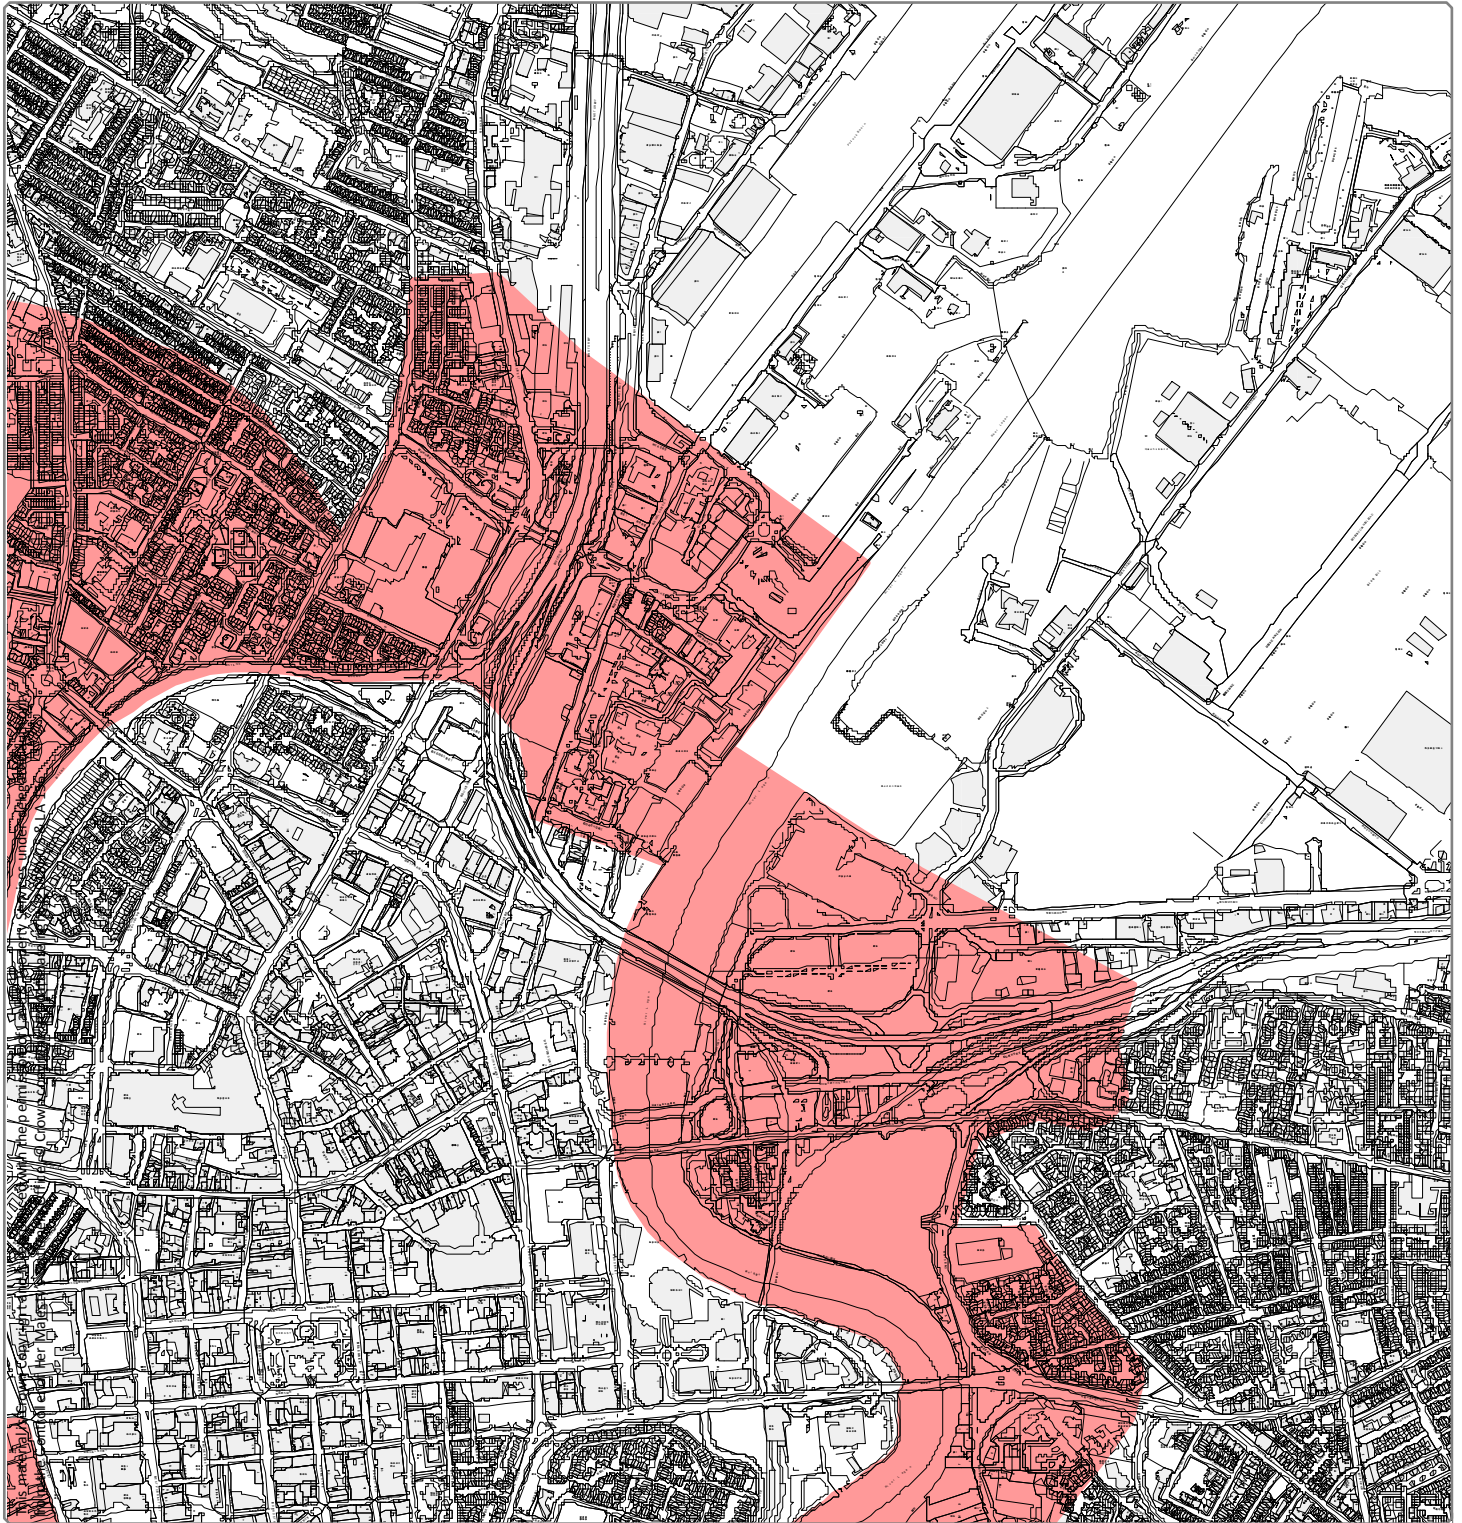

Designation Ref: BT 009 (Page 1 of 4)
Location: Belfast City Fringe Area

Source: Draft Belfast Metropolitan Area Plan 2015 in its most advanced stage prior to formal adoption
Note: Only the above Designation Ref is shown on this map

Scale 1:13,500 

Designation Ref: BT 009 (Page 2 of 4)
Location: Belfast City Fringe Area

Source: Draft Belfast Metropolitan Area Plan 2015 in its most advanced stage prior to formal adoption
Note: Only the above Designation Ref is shown on this map

Scale 1:13,500 

Designation Ref: BT 009 (Page 3 of 4)
Location: Belfast City Fringe Area

Source: Draft Belfast Metropolitan Area Plan 2015 in its most advanced stage prior to formal adoption
Note: Only the above Designation Ref is shown on this map