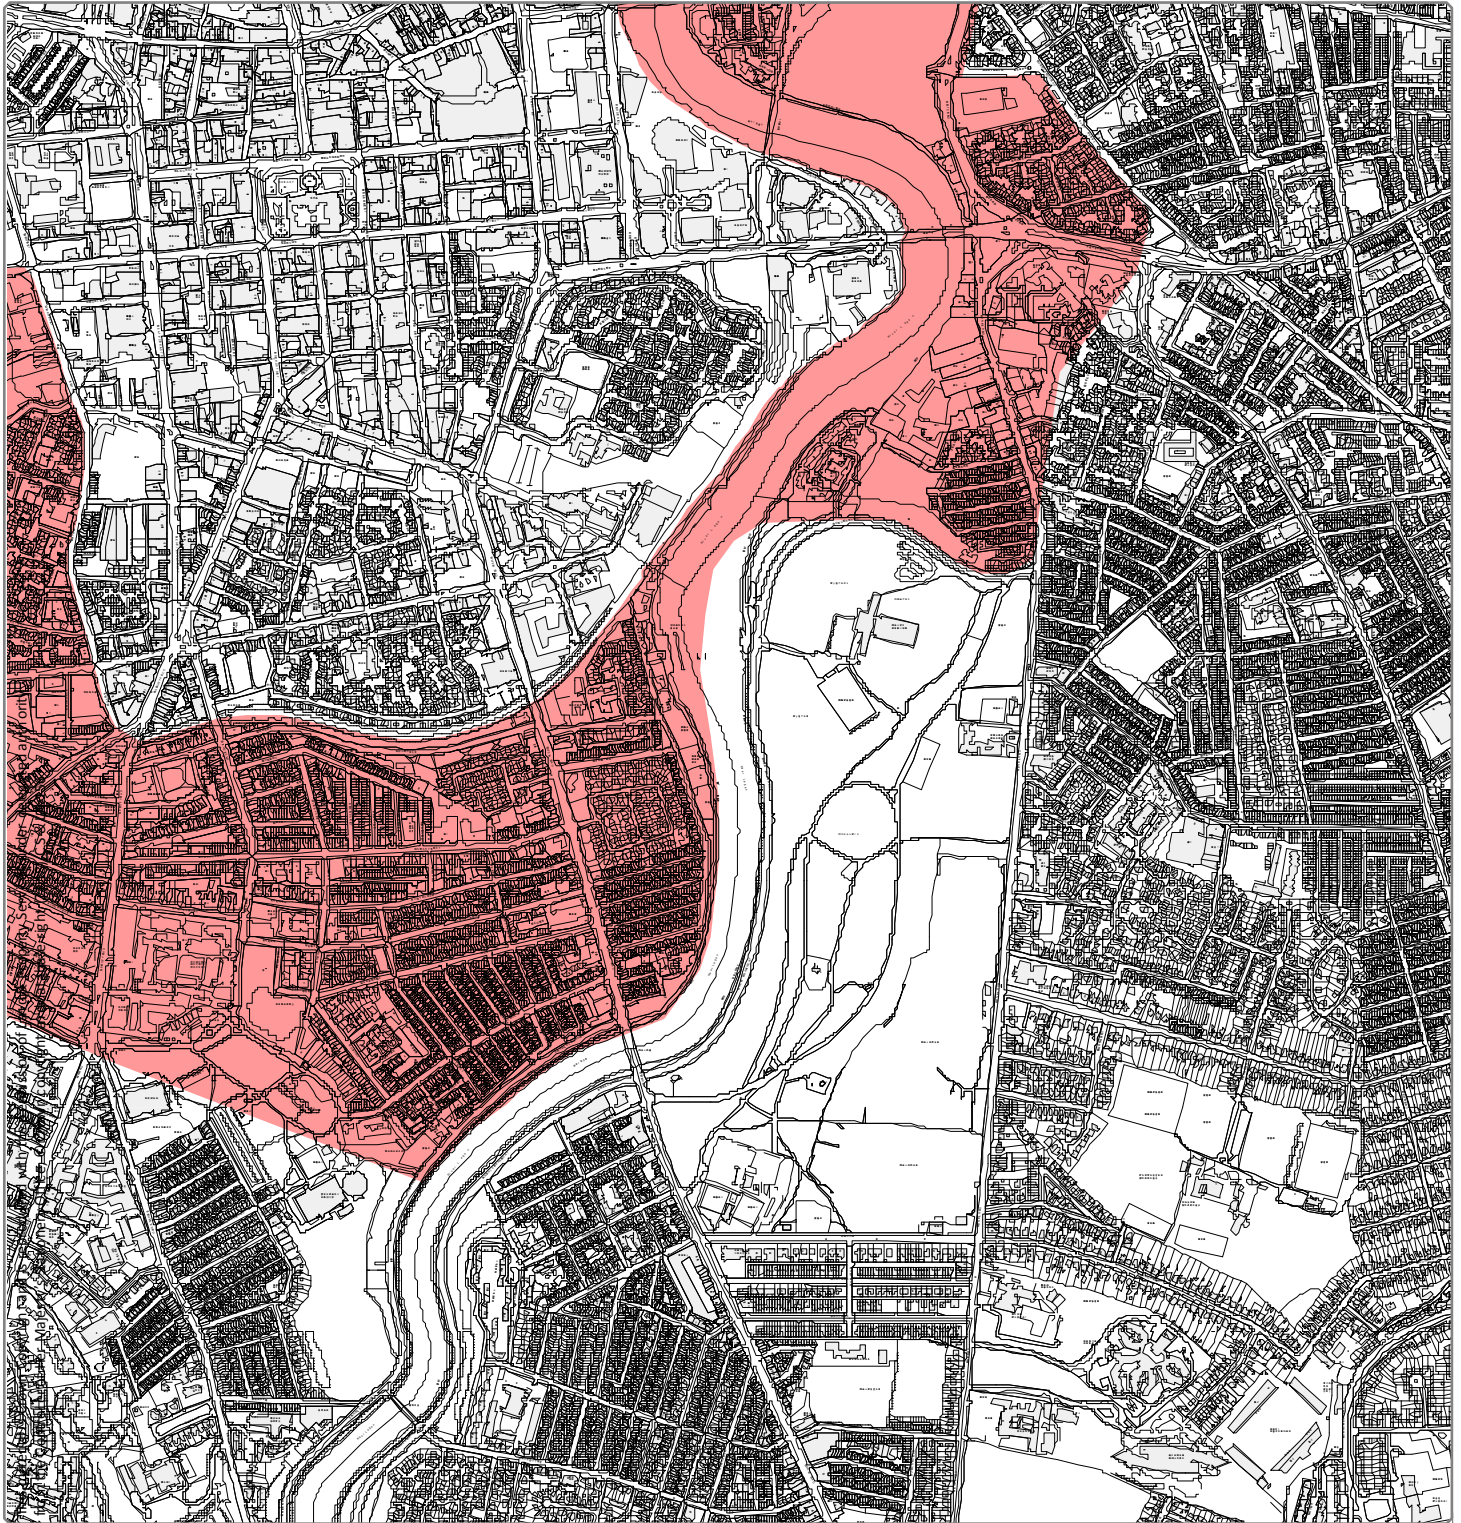

Designation Ref: BT 009 (Page 1 of 4)
Location: Belfast City Fringe Area

Source: Draft Belfast Metropolitan Area Plan 2015 in its most advanced stage prior to formal adoption
Note: Only the above Designation Ref is shown on this map

Scale 1:13,500 

Designation Ref: BT 009 (Page 2 of 4)
Location: Belfast City Fringe Area

Source: Draft Belfast Metropolitan Area Plan 2015 in its most advanced stage prior to formal adoption
Note: Only the above Designation Ref is shown on this map

Scale 1:13,500 

Designation Ref: BT 009 (Page 3 of 4)
Location: Belfast City Fringe Area

Source: Draft Belfast Metropolitan Area Plan 2015 in its most advanced stage prior to formal adoption
Note: Only the above Designation Ref is shown on this map

Scale 1:13,500 

Designation Ref: BT 009 (Page 4 of 4)
Location: Belfast City Fringe Area

Source: Draft Belfast Metropolitan Area Plan 2015 in its most advanced stage prior to formal adoption
Note: Only the above Designation Ref is shown on this map