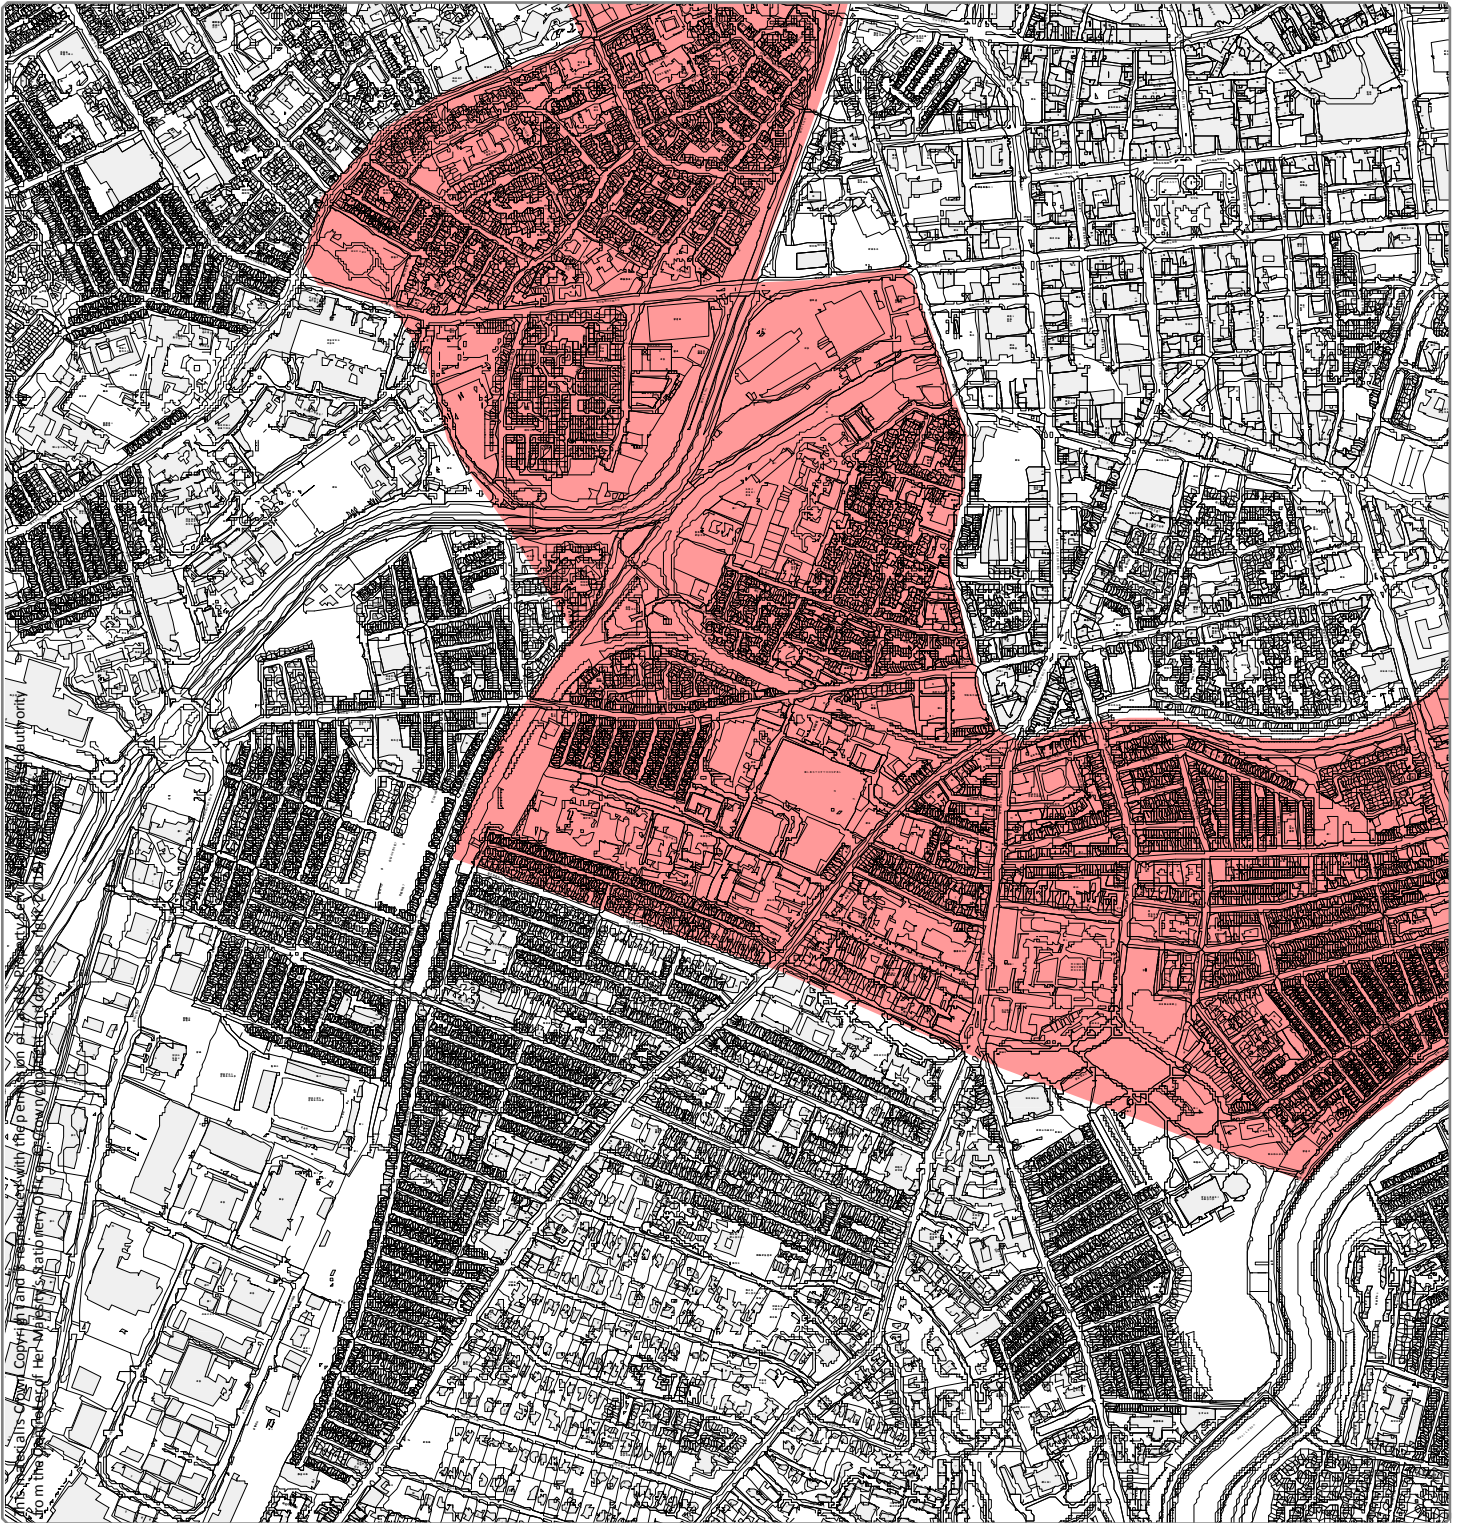

Designation Ref: BT 009 (Page 1 of 4)
Location: Belfast City Fringe Area

Source: Draft Belfast Metropolitan Area Plan 2015 in its most advanced stage prior to formal adoption
Note: Only the above Designation Ref is shown on this map

Scale 1:13,500 

Designation Ref: BT 009 (Page 2 of 4)
Location: Belfast City Fringe Area

Source: Draft Belfast Metropolitan Area Plan 2015 in its most advanced stage prior to formal adoption
Note: Only the above Designation Ref is shown on this map

Scale 1:13,500 

Designation Ref: BT 009 (Page 3 of 4)
Location: Belfast City Fringe Area

Source: Draft Belfast Metropolitan Area Plan 2015 in its most advanced stage prior to formal adoption
Note: Only the above Designation Ref is shown on this map