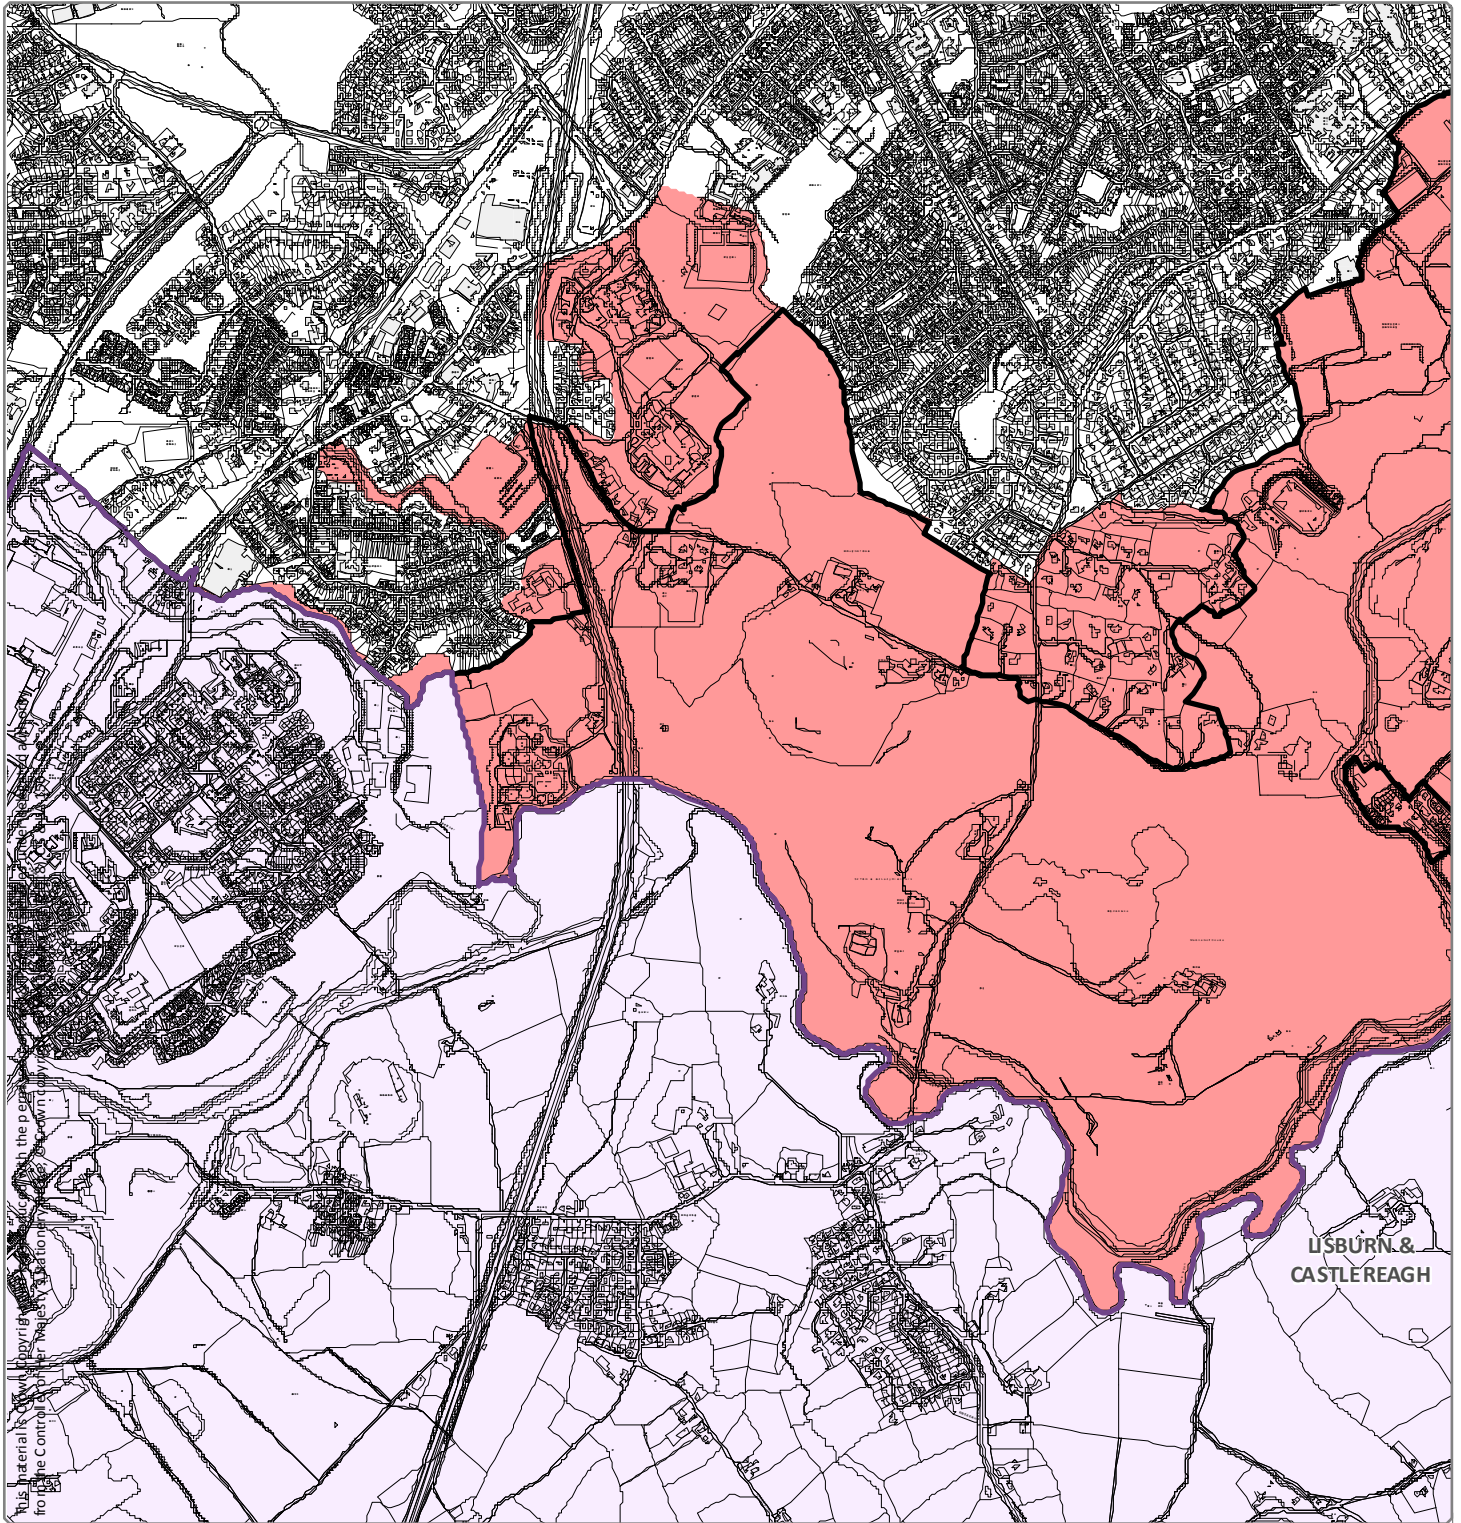

Designation Ref: COU 9 (Page 1 of 3)
Location: LAGAN VALLEY REGIONAL PARK AREA

Source: Draft Belfast Metropolitan Area Plan 2015 in its most advanced stage prior to formal adoption
Note: Only the above Designation Ref is shown on this map

Scale 1:19,000

Designation Ref: COU 9 (Page 2 of 3)
Location: LAGAN VALLEY REGIONAL PARK AREA

Source: Draft Belfast Metropolitan Area Plan 2015 in its most advanced stage prior to formal adoption
Note: Only the above Designation Ref is shown on this map

Scale 1:19,000 

Designation Ref: COU 9 (Page 3 of 3)
Location: LAGAN VALLEY REGIONAL PARK AREA

Source: Draft Belfast Metropolitan Area Plan 2015 in its most advanced stage prior to formal adoption
 Note: Only the above Designation Ref is shown on this map

Scale 1:19,000