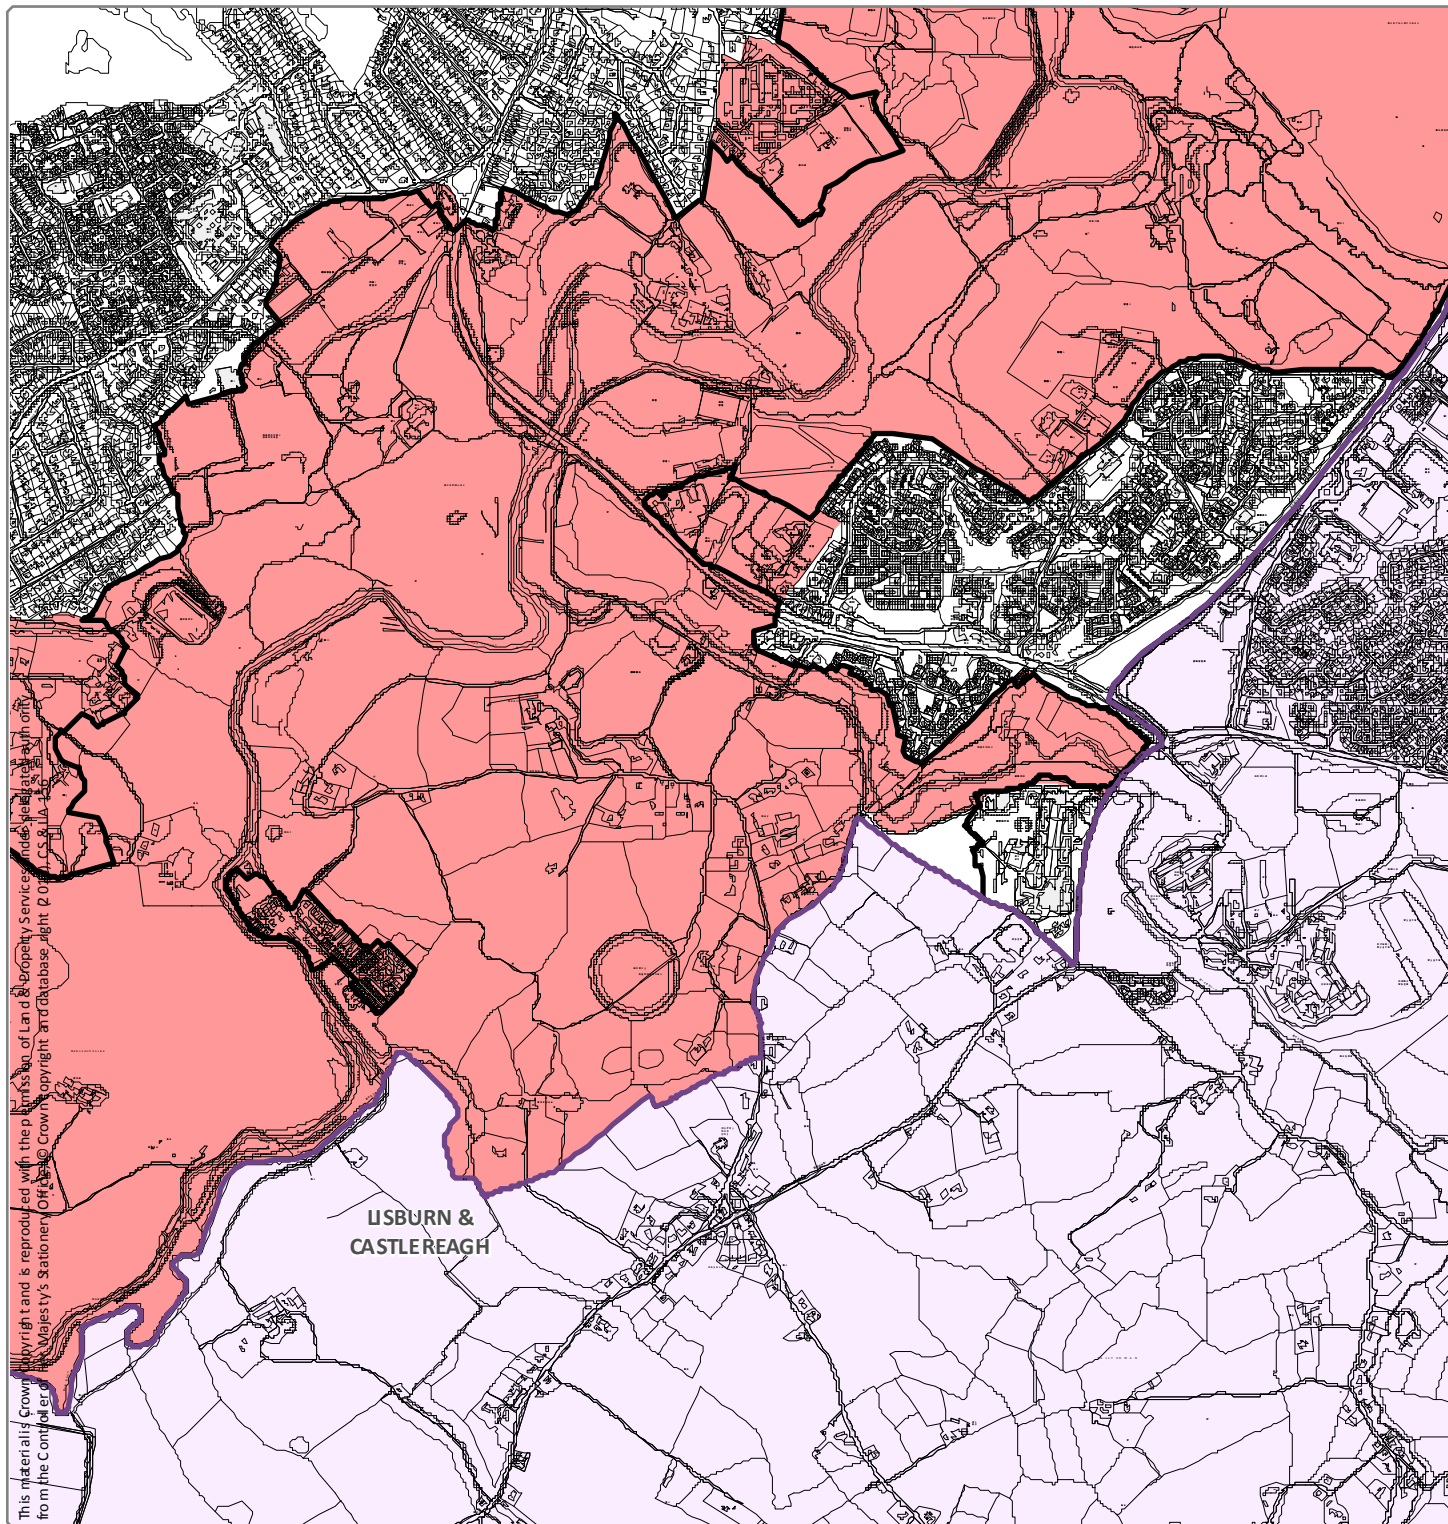

Designation Ref: COU 9 (Page 1 of 3)
Location: LAGAN VALLEY REGIONAL PARK AREA

Source: Draft Belfast Metropolitan Area Plan 2015 in its most advanced stage prior to formal adoption
Note: Only the above Designation Ref is shown on this map

Scale 1:19,000

Designation Ref: COU 9 (Page 2 of 3)
Location: LAGAN VALLEY REGIONAL PARK AREA

Source: Draft Belfast Metropolitan Area Plan 2015 in its most advanced stage prior to formal adoption
Note: Only the above Designation Ref is shown on this map

Scale 1:19,000 

Designation Ref: COU 9 (Page 3 of 3)
Location: LAGAN VALLEY REGIONAL PARK AREA

Source: Draft Belfast Metropolitan Area Plan 2015 in its most advanced stage prior to formal adoption
 Note: Only the above Designation Ref is shown on this map

Scale 1:19,000