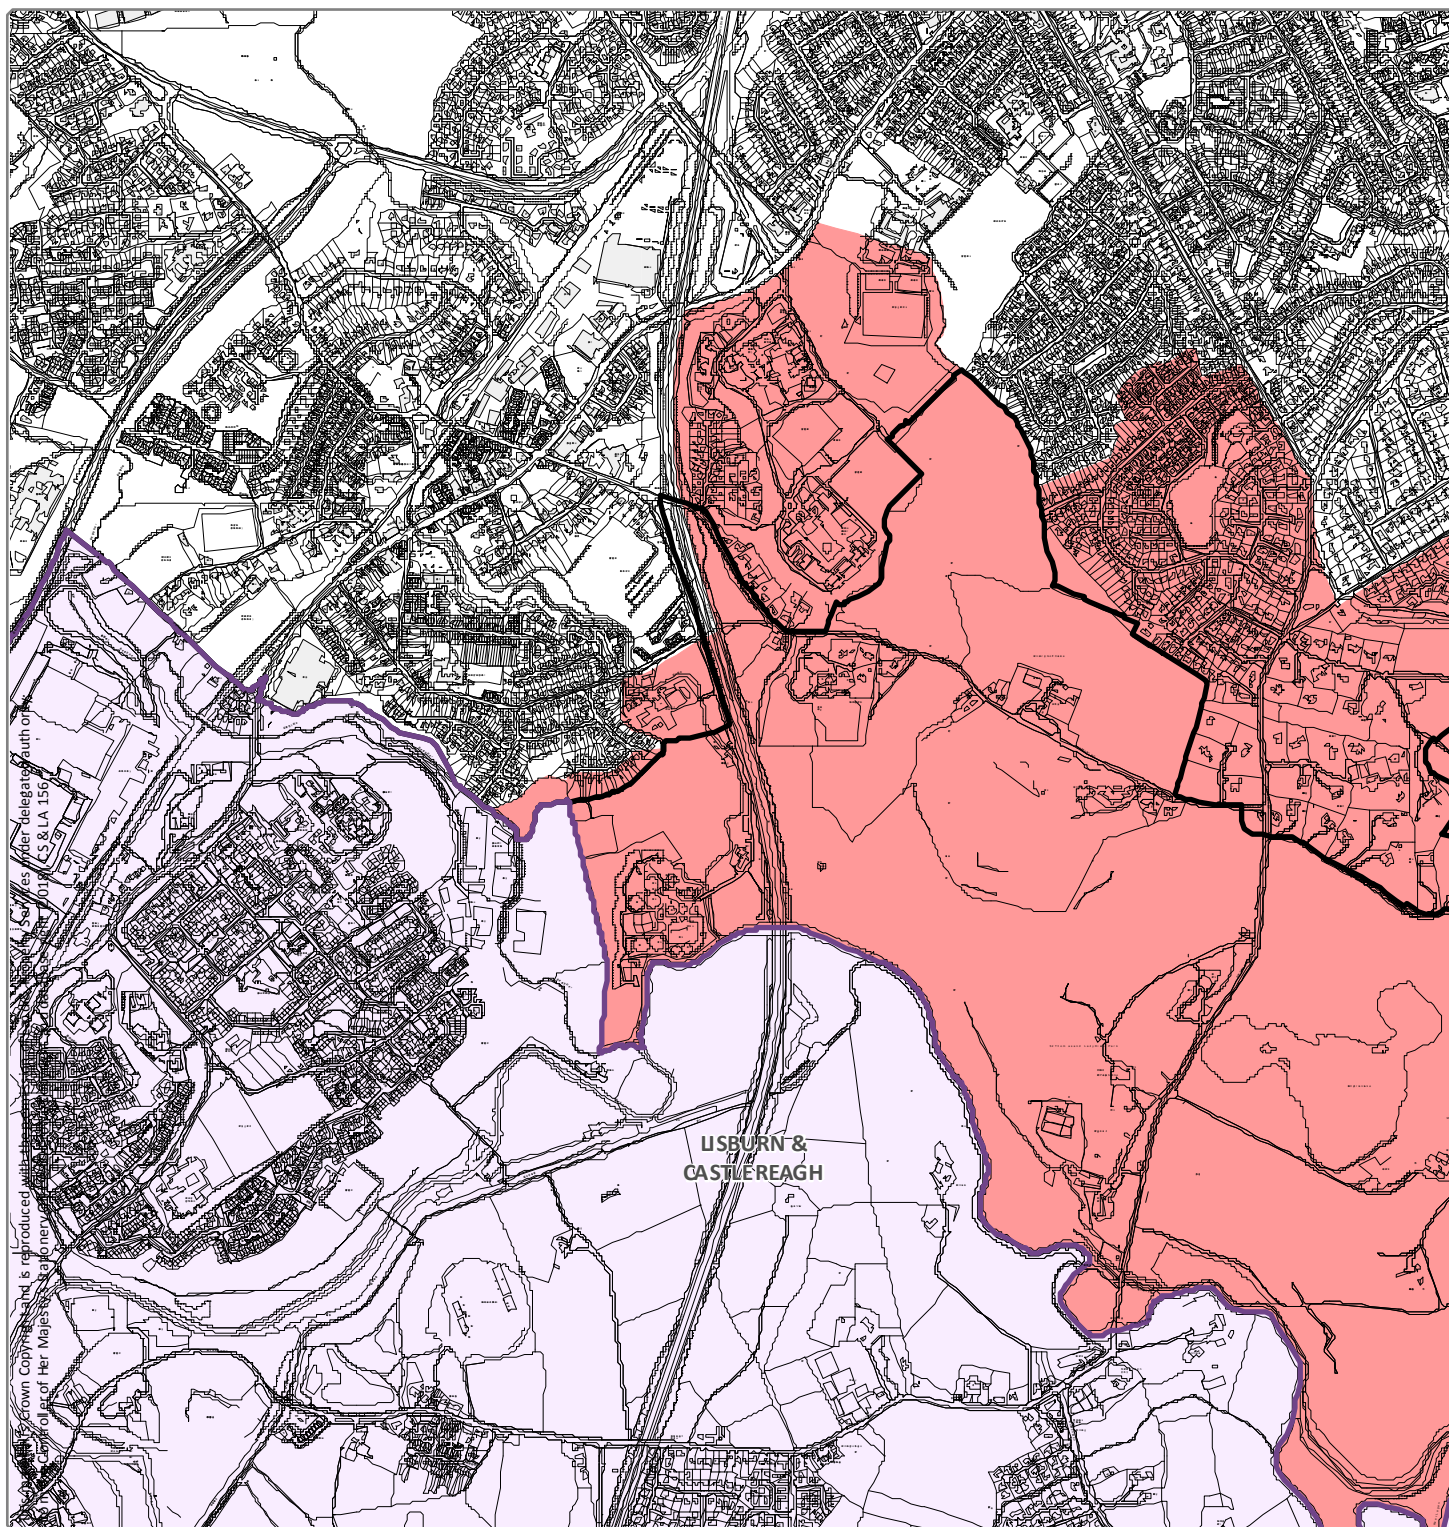

Designation Ref: AONB1 (Page 1 of 5)

Location: LAGAN VALLEY

Source: Draft Belfast Metropolitan Area Plan 2015 in its most advanced stage prior to formal adoption

Note: Only the above Designation Ref is shown on this map

Scale 1:16,000 

Designation Ref: AONB1 (Page 2 of 5)
Location: LAGAN VALLEY

Source: Draft Belfast Metropolitan Area Plan 2015 in its most advanced stage prior to formal adoption
 Note: Only the above Designation Ref is shown on this map

Scale 1:16,000

Designation Ref: AONB1 (Page 3 of 5)

Location: LAGAN VALLEY

Source: Draft Belfast Metropolitan Area Plan 2015 in its most advanced stage prior to formal adoption

Note: Only the above Designation Ref is shown on this map

Scale 1:16,000 

Designation Ref: AONB1 (Page 4 of 5)

Location: LAGAN VALLEY

Source: Draft Belfast Metropolitan Area Plan 2015 in its most advanced stage prior to formal adoption

Note: Only the above Designation Ref is shown on this map