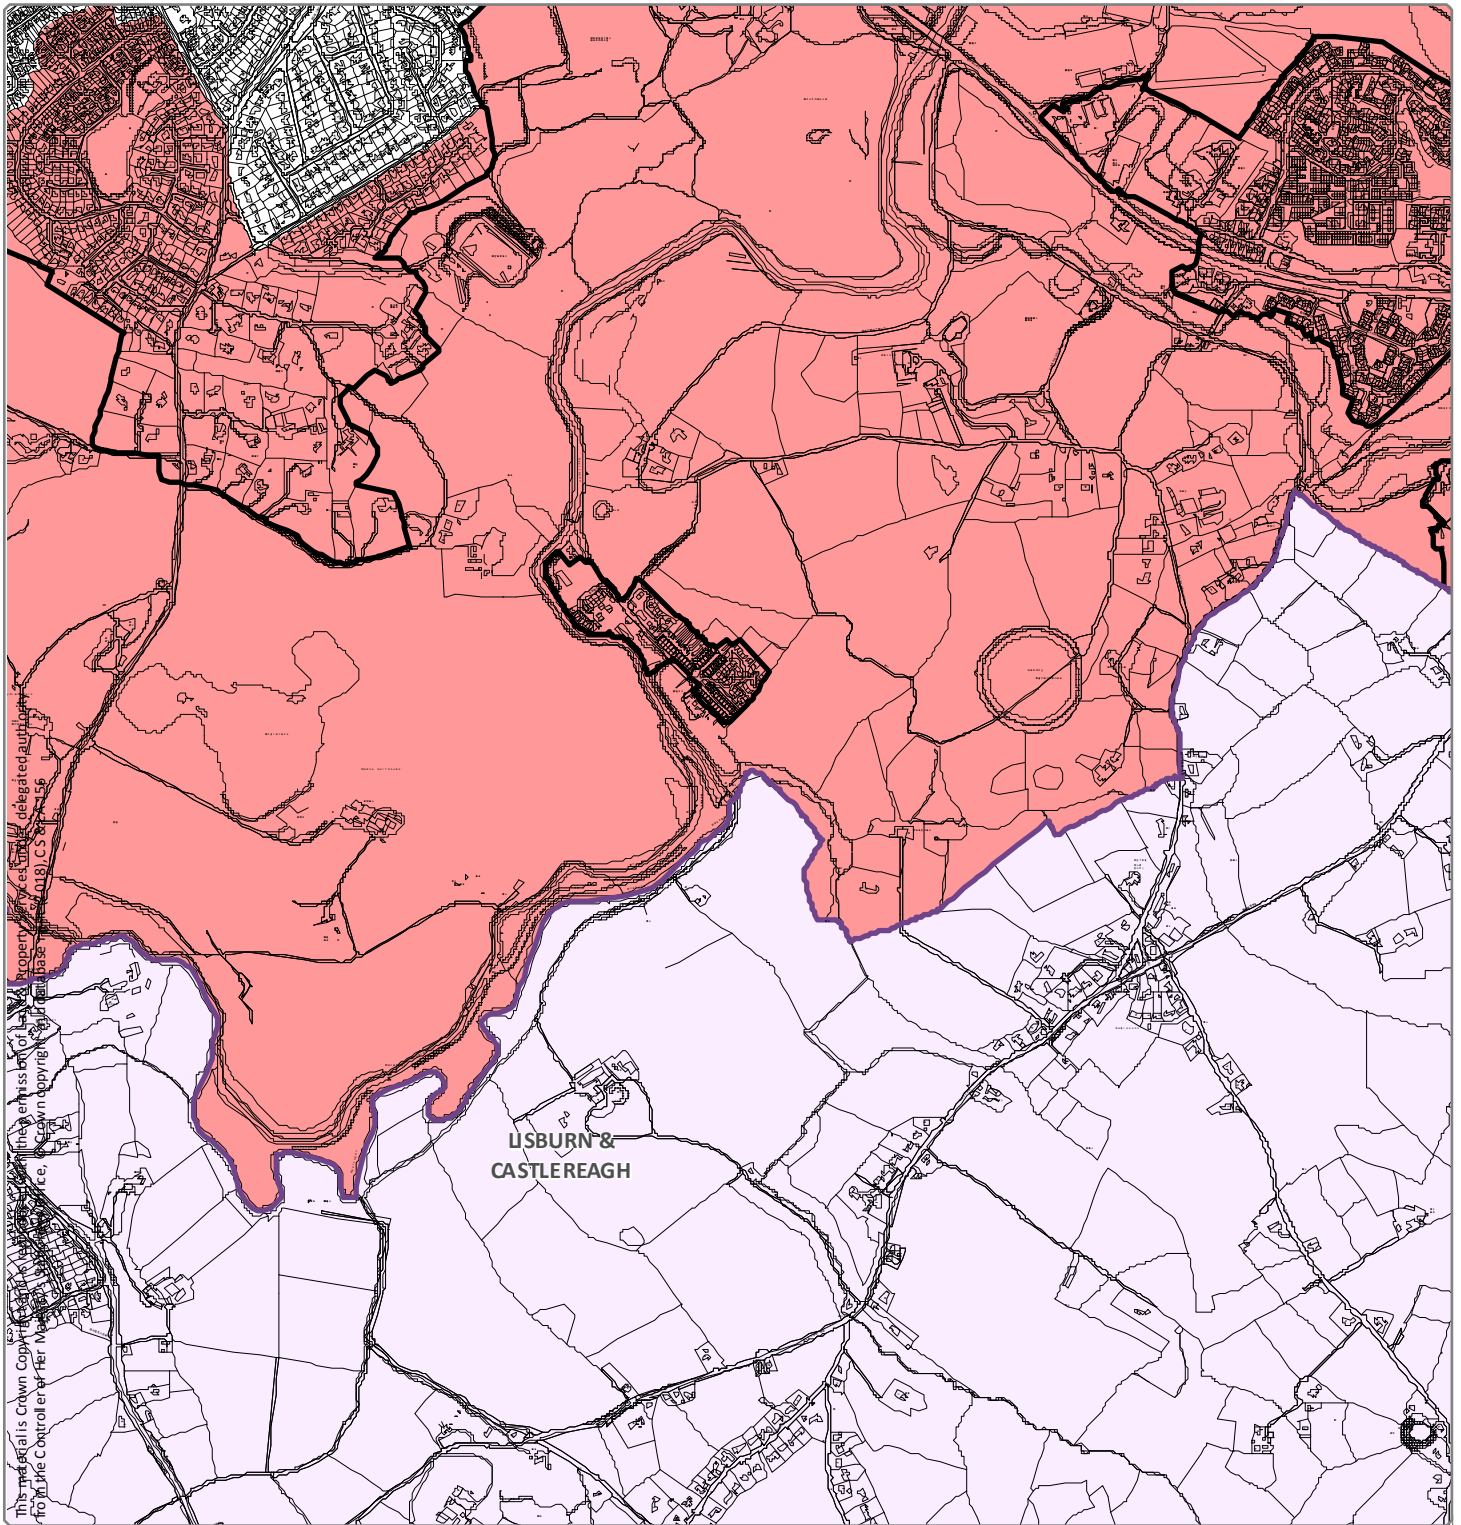

Scale 1:16,000 

Designation Ref: AONB1 (Page 2 of 5)
Location: LAGAN VALLEY

Source: Draft Belfast Metropolitan Area Plan 2015 in its most advanced stage prior to formal adoption
 Note: Only the above Designation Ref is shown on this map

Scale 1:16,000

Designation Ref: AONB1 (Page 3 of 5)

Location: LAGAN VALLEY

Source: Draft Belfast Metropolitan Area Plan 2015 in its most advanced stage prior to formal adoption

Note: Only the above Designation Ref is shown on this map

Scale 1:16,000 

Designation Ref: AONB1 (Page 4 of 5)

Location: LAGAN VALLEY

Source: Draft Belfast Metropolitan Area Plan 2015 in its most advanced stage prior to formal adoption

Note: Only the above Designation Ref is shown on this map

Scale 1:16,000

Designation Ref: AONB1 (Page 5 of 5)

Location: LAGAN VALLEY

Source: Draft Belfast Metropolitan Area Plan 2015 in its most advanced stage prior to formal adoption

Note: Only the above Designation Ref is shown on this map