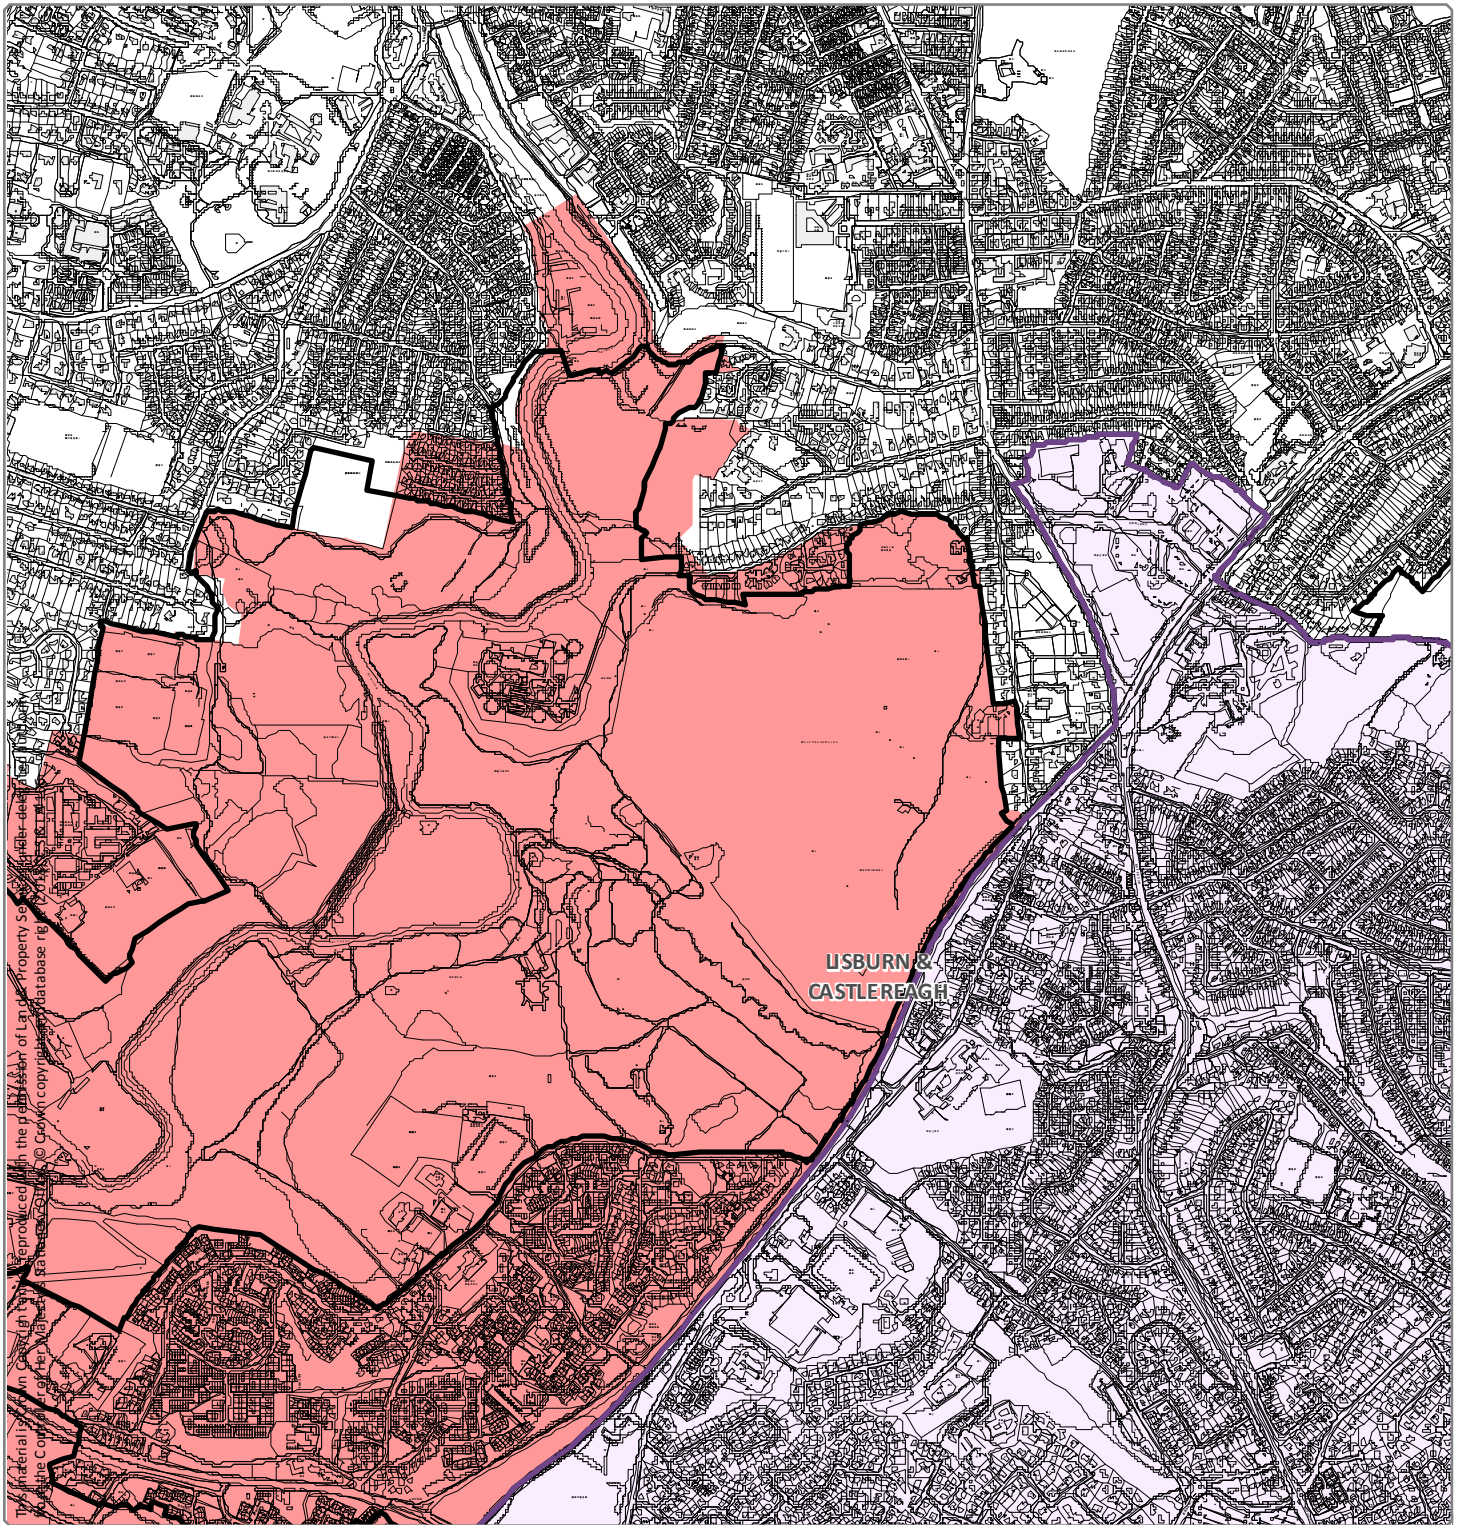

Designation Ref: AONB1 (Page 1 of 5)

Location: LAGAN VALLEY

Source: Draft Belfast Metropolitan Area Plan 2015 in its most advanced stage prior to formal adoption

Note: Only the above Designation Ref is shown on this map

Scale 1:16,000 

Designation Ref: AONB1 (Page 2 of 5)
Location: LAGAN VALLEY

Source: Draft Belfast Metropolitan Area Plan 2015 in its most advanced stage prior to formal adoption
 Note: Only the above Designation Ref is shown on this map

Scale 1:16,000

Designation Ref: AONB1 (Page 3 of 5)

Location: LAGAN VALLEY

Source: Draft Belfast Metropolitan Area Plan 2015 in its most advanced stage prior to formal adoption

Note: Only the above Designation Ref is shown on this map

Scale 1:16,000 

Designation Ref: AONB1 (Page 4 of 5)

Location: LAGAN VALLEY

Source: Draft Belfast Metropolitan Area Plan 2015 in its most advanced stage prior to formal adoption

Note: Only the above Designation Ref is shown on this map