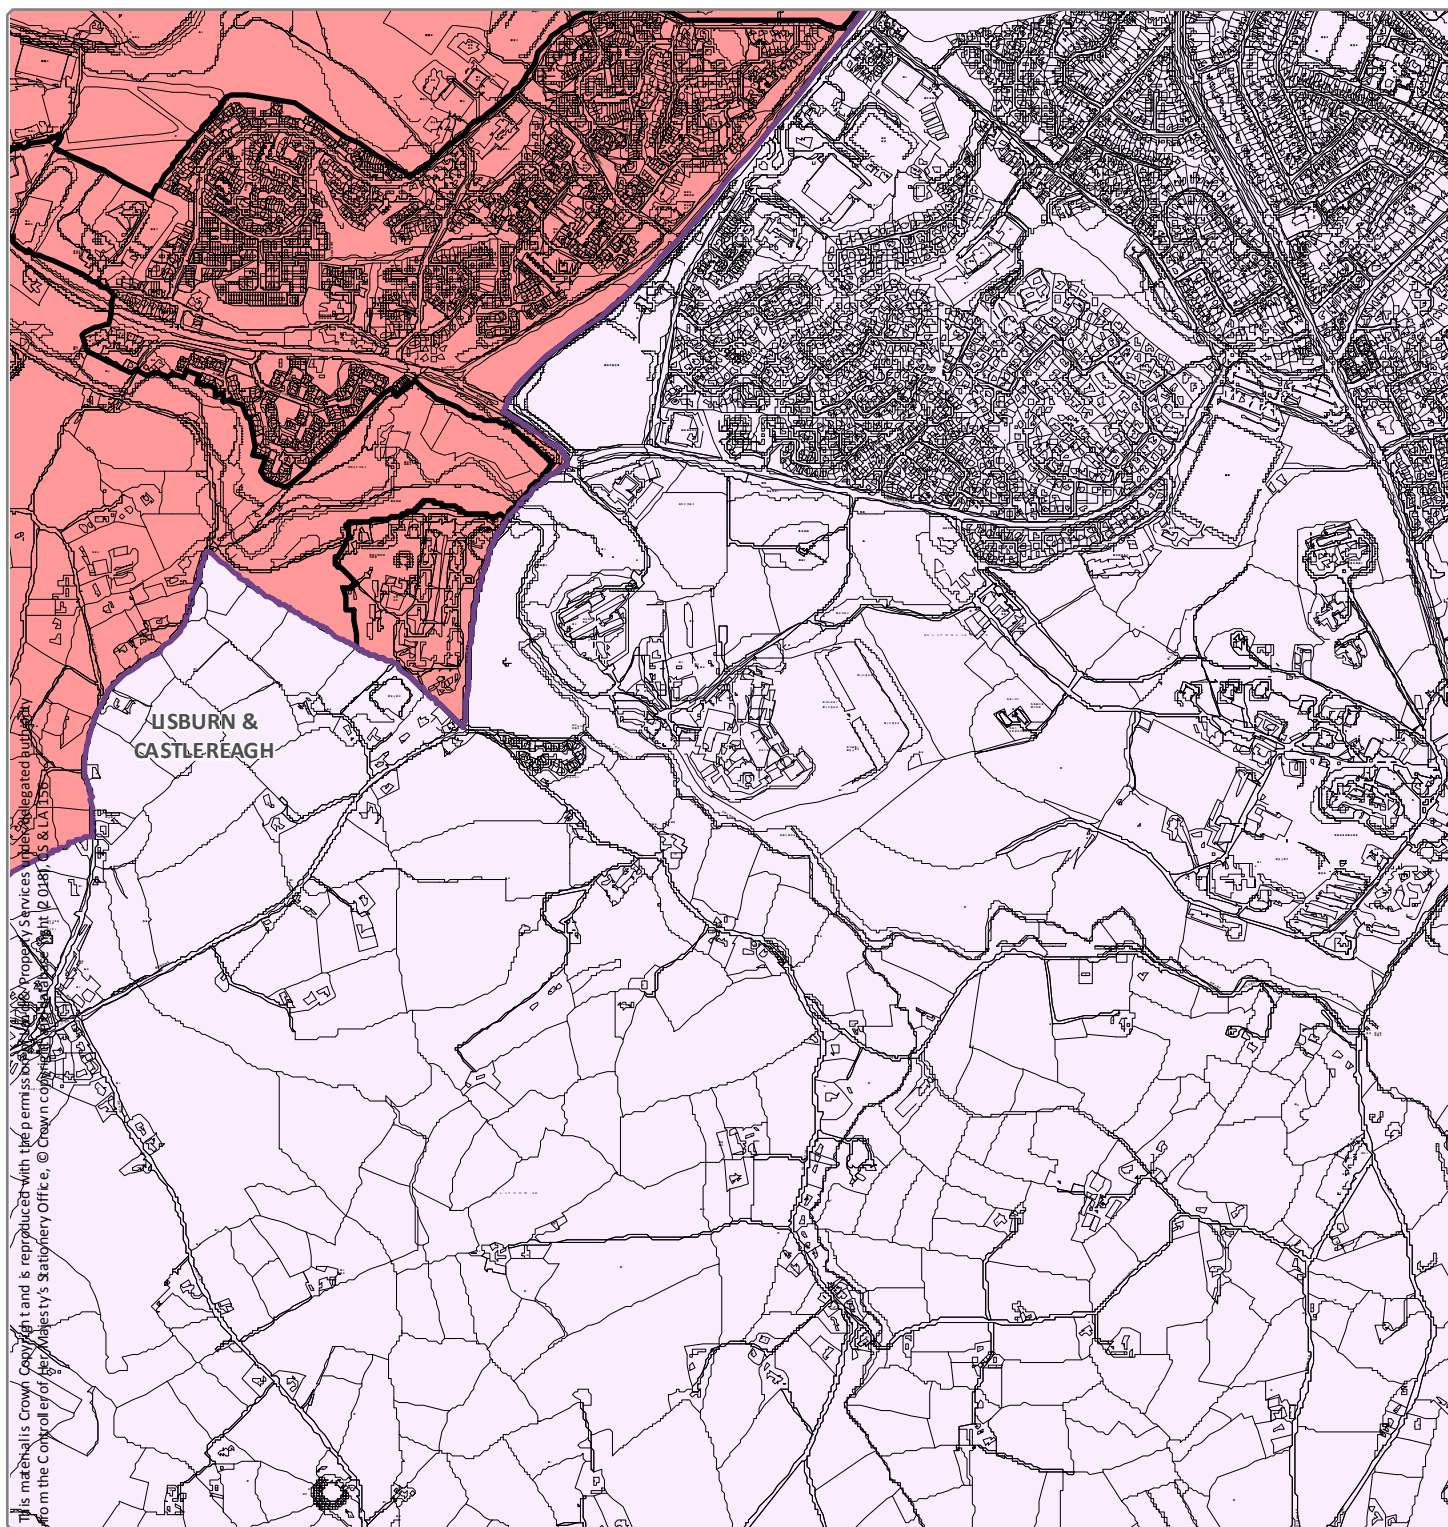

Scale 1:16,000

Designation Ref: AONB1 (Page 3 of 5)

Location: LAGAN VALLEY

Source: Draft Belfast Metropolitan Area Plan 2015 in its most advanced stage prior to formal adoption

Note: Only the above Designation Ref is shown on this map

Scale 1:16,000 

Designation Ref: AONB1 (Page 4 of 5)

Location: LAGAN VALLEY

Source: Draft Belfast Metropolitan Area Plan 2015 in its most advanced stage prior to formal adoption

Note: Only the above Designation Ref is shown on this map

Scale 1:16,000

Designation Ref: AONB1 (Page 5 of 5)

Location: LAGAN VALLEY

Source: Draft Belfast Metropolitan Area Plan 2015 in its most advanced stage prior to formal adoption

Note: Only the above Designation Ref is shown on this map

Scale 1:16,000